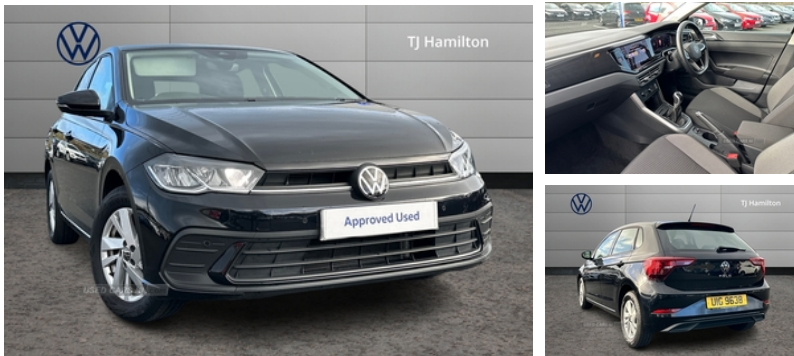

Volkswagen Polo 1.0 TSI Life 5dr | Sep 2022

£17,950

Exterior Features, Metallic paint, Safety, Front and rear parking sensors, Exterior Features, Electric front windows, Heat insulating glass in side and rear windows, Heat insulating glass windscreen, Rain sensor, Rear electric windows, Rear windscreen washer and wiper with interval delay, Front wheel drive, Rear shock absorber, Body colour bumpers, Body colour door handles, Chrome plated radiator grille inserts, air vent surrounds and light switch surrounds, Rear side wing doors, Rear fog light, Third brake light, Safety, ABS, ESC (Electronic stability control) + EDL (Electronic Differential lock) and ASR (Traction control), Front disc brakes, Hill hold control, Rear drum brakes, Adaptive cruise control without follow-to-stop and speed limiter, Driver alert system, Front assist system, Power assisted speed sensitive steering, Automatic dimming interior rear view mirror, Body colour door mirrors, Power folding adjustable/heated exterior mirrors and front passenger exterior mirror lowering function, 3 point height adj front seatbelts + pretensioners, 3x3 point rear seatbelts, Driver and front passenger airbag with front passenger airbag deactivation, Drivers and front passengers safety optimised head restraints, Extended and predictive pedestrian/ cyclist protection, Front curtain and side airbags with center airbag, Manual child lock in rear doors, Single tone horn, Tyre pressure loss indicator, Audio / Communications, Bluetooth mobile phone interface, Preparation for We connect and We connect plus, Wireless app connect, DAB Digital radio, Diversity antenna for FM reception, Front and rear 6 speakers, Driver Convenience, Standard rear axle, Travel Assist - Lane keeping system and traffic jam assist, Miscellaneous, Emergency call service, Speedo and rev counter, electronic odometer, trip, service interval display and fuel gauge, Travel assist including emergency assist, Trip computer, Warning signal and warning light for front and rear seatbelts not fastened, Washer fluid level indicator, Start-stop system with battery regeneration

Miles:	5700
Fuel Type:	Petrol
Transmission:	Manual
Colour:	Black
Engine Size:	999
Tax Band:	Petrol/Diesel (£190 p/a)
Body Style:	Hatchback
Insurance group:	9E
Reg:	UIG9638

Technical Specs

DIMENSIONS	
Length:	4074mm
Width:	1751mm
Height:	1451mm
Seats:	5
Luggage Capacity (Seats Up):	351L
Gross Weight:	1620KG
Max. Loading Weight:	527KG
PERFORMANCE & ECONOMY	
Fuel Consum. (Combined):	54.3MPG
Fuel Tank Capacity:	40L
Number Of Gears:	5 SPEED
Top Speed:	116MPH
Acceleration 0-100 km/h:	10.8s
Engine Power BHP:	93.9BHP