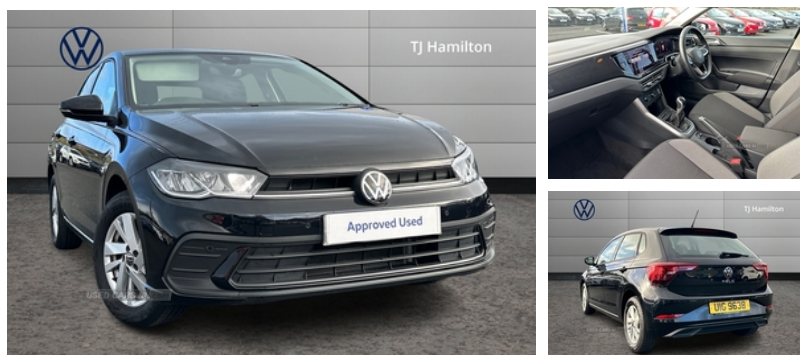

Volkswagen Polo 1.0 TSI Life 5dr | Sep 2022

£16,795

Exterior Features, Metallic paint, Safety, Front and rear parking sensors, Exterior Features, Electric front windows, Heat insulating glass in side and rear windows, Heat insulating glass windscreen, Rain sensor, Rear electric windows, Rear windscreen washer and wiper with interval delay, Front wheel drive, Rear shock absorpion, Body colour bumpers, Body colour door handles, Chrome plated radiator grille inserts, air vent surrounds and light switch surrounds, Rear side wing doors, Rear fog light, Third brake light, Safety, ABS, ESC (Electronic stability control) + EDL (Electronic Differential lock) and ASR (Traction control), Front disc brakes, Hill hold control, Rear drum brakes, Adaptive cruise control without follow-to-stop and speed limiter, Driver alert system, Front assist system, Power assisted speed sensitive steering, Automatic dimming interior rear view mirror, Body colour door mirrors, Power folding adjustable/heated exterior mirrors and front passenger exterior mirror lowering function, 3 point height adj front seatbelts + pretensioners, 3x3 point rear seatbelts, Driver and front passenger airbag with front passenger airbag deactivation, Drivers and front passengers safety optimised head restraints, Extended and predictive pedestrian/ cyclist protection, Front curtain and side airbags with center airbag, Manual child lock in rear doors, Single tone horn, Tyre pressure loss indicator, Audio / Communications, Bluetooth mobile phone interface, Preparation for We connect and We connect plus, Wireless app connect, DAB Digital radio, Diversity antenna for FM reception, Front and rear 6 speakers, Driver Convenience, Standard rear axle, Travel Assist - Lane keeping system and traffic jam assist, Miscellaneous, Emergency call service, Speedo and rev counter, electronic odometer, trip,