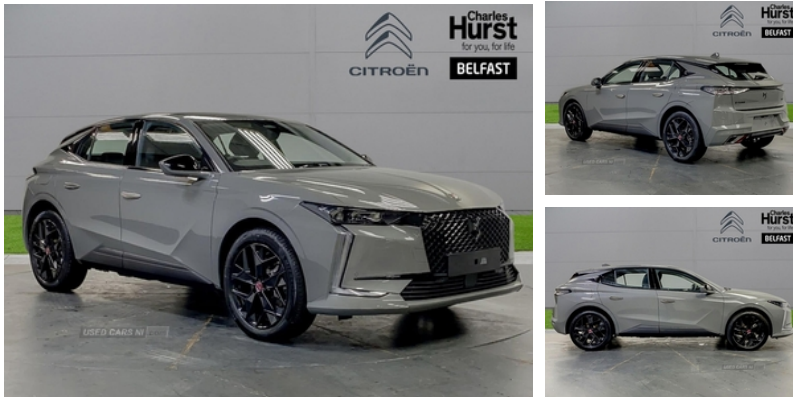

DS 4 1.6 E-Tense Performance Line 5Dr Eat8 | NEW

£37,990

BRAND NEW/ PLUG- IN HYBRID

An absolutely stunning example of the Brand New DS 4 Performance Line E-Tense finished in the stunning Lacquered Grey Metallic, . This includes performance-oriented design elements including the Black Pack, sport-tuned suspension, and other enhancements to create a more dynamic driving experience. The DS 4 E-TENSE includes an electric plug-in drivetrain and alongside the 1.6 Litre Petrol engine produces an astonishing 225bhp. This car must be test driven to be appreciated

Vehicle Features

1/3 to 2/3 split folding 2nd row seats, 2 USB-C connectors rear, 3x3 point rear seatbelts, 6 speakers, 7 inch digital instrument cluster display, 7kw on board charger, 10 inch HD touchscreen, 12V socket in boot, 12v socket in front, 19" Minneapolis diamond cut alloy wheels, 180 degree colour reversing camera, Accelerated charging cable (Type 2), Air Conditioning, Alloy Wheels, Auto lights, Automatic door locking when moving off, Automatic headlights, Automatic welcome lighting at car unlocking, Automatic windscreen wipers, Black window surrounds, Bluetooth Connection, Bluetooth hands free and media streaming with USB socket, Bluetooth Music Streaming, Child safety lock, Compatible With Apple Carplay or Android Auto, Cruise Control, DAB Digital radio, Digital cockpit, Domestic charging cable, Driver, Driver attention warning, DS 3D LED rear lights, DS Active scan suspension, E-tense badge on bonnet, E-tense monogram on the rear tailgate, Electric Door Mirrors, Electric folding door mirrors, Electric parking brake, ESP, Flush fitting door handles, Follow me home manual lighting, Frameless

Fuel Type:	Hybrid
Transmission:	Automatic
Colour:	Grey
Body Style:	Hatchback
Insurance group:	29E

Technical Specs

DIMENSIONS	
Length:	4400mm
Width:	1830mm
Height:	1470mm
Seats:	5
Luggage Capacity (Seats Up):	390L
Gross Weight:	2200KG
Max. Loading Weight:	547KG