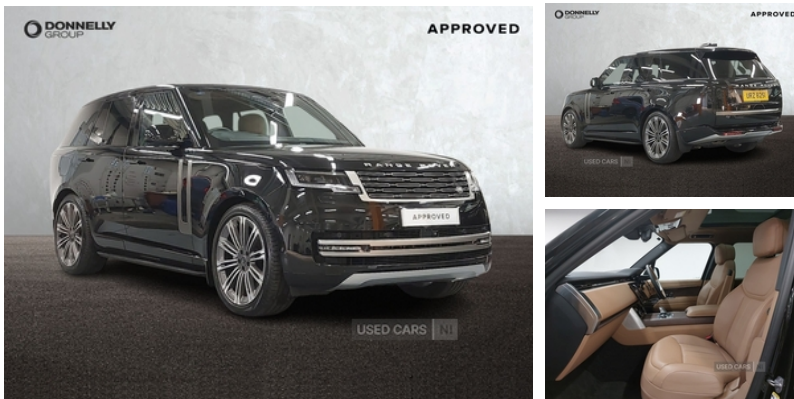

**Land Rover Range Rover 3.0 D350 HSE 4dr Auto**  
**| May 2023**

**£93,995**

Land Rover Range Rover 3.0 D350 HSE 4dr Auto

<b>Miles:</b>	2420
<b>Fuel Type:</b>	Diesel
<b>Transmission:</b>	Automatic
<b>Colour:</b>	Santorini Black
<b>Engine Size:</b>	2997
<b>Tax Band:</b>	Petrol/Diesel (£600 p/a)
<b>Body Style:</b>	Sport utility vehicle
<b>Insurance group:</b>	50E
<b>Reg:</b>	URZ8251