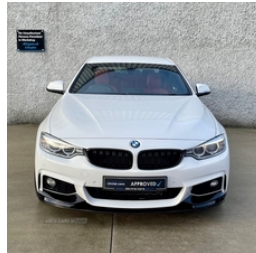

BMW 4 Series 420d [190] M Sport 2dr Auto [Professional Media] | Sep 2015

£12,750

M PERFORMANCE KIT

2015 BMW 420D M SPORT Auto

Finance available with zero deposit
Trade in welcome
98k Miles

M Performance Kit
Bluetooth media
Heated Leather Interior
Alloy wheels (optional)

Delivery Available
Fully serviced, checked over and ready to go with MOT
Full Walk around Video Available On Request

£12750

Nationwide Warranty
Delivery Available
Devine-Cars.co.uk
Call Darren on 07875070878

Vehicle Features

2 speed adjustable intermittent wipers with wash/wipe function,
3 point seatbelts on all seats, 3 spoke leather M sport
multifunction sports steering wheel, 4 grab handles, 12V sockets
in front centre console and passenger footwell, ABS/EBD,
Anthracite headlining, Anthracite Velour floor mats, Auto

Miles:	98000
Fuel Type:	Diesel
Transmission:	Semi-Automatic
Colour:	White
Engine Size:	1995
CO2 Emission:	114
Tax Band:	C (£35 p/a)
Body Style:	Coupe
Insurance group:	31E
Reg:	WN65OEF

Technical Specs

DIMENSIONS	
Length:	4638mm
Width:	1825mm
Height:	1377mm
Seats:	4
Luggage Capacity (Seats Up):	445L
Gross Weight:	2020KG
Max. Loading Weight:	520KG