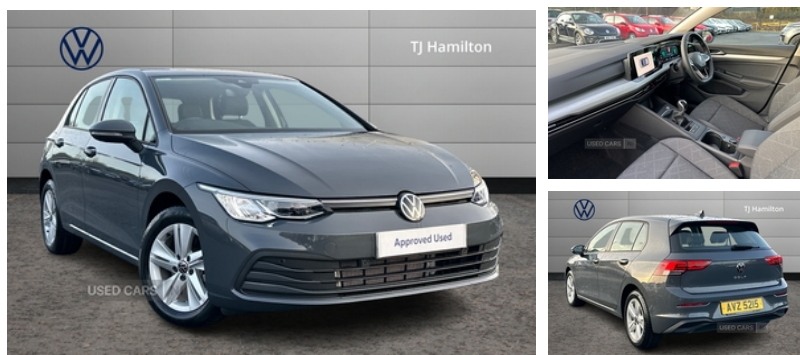

Volkswagen Golf 1.0 TSI Life 5dr | Mar 2023

£22,950

Exterior Features, Metallic paint, Exterior Features, Front and rear electric windows, Heat insulating glass windscreen, Heated rear windscreen, Rain sensor, Rear windscreen washer and wiper with interval delay, Body colour bumpers, Body colour door handles, Body colour rear roof spoiler, Rear side wing doors, Automatic headlamp activation with Coming home and Leaving home feature, Automatic headlights, Dynamic headlight range control, High level 3rd brake light, Highway light, LED daytime running lights, LED headlights incorporating turn signals, LED License plate illumination, Rear fog light on one side and reversing lights on both sides, Rear lights incorporating LED technology, Welcome light, Safety, ABS, Electronic parking brake with auto hold, ESC (Electronic Stability Control), Front disc brakes, Rear disc brakes, Adaptive cruise control (ACC) with speed limiter and front assist (reacting to vehicles pedestrians and cyclists), Driver alert system, Dynamic road sign display, Lane assist, Multifunction camera for distance control, Power assisted speed sensitive steering, Auto dimming rear view mirror, Body colour door mirrors with integrated indicators, Electrically heated and adjustable door mirrors with memory feature, 3 point height adj front seatbelts + pretensioners, 3 rear three point seatbelts, Child locks on rear doors, Driver and front passenger airbag with front passenger airbag deactivation, Drivers and front passengers safety optimised head restraints, Extended pedestrian protection measures, Front centre airbag, Front side airbags with curtain airbags, Two tone horn, Tyre pressure monitoring system, Audio / Communications, Car2X communication, Mobile phone interface with wireless inductive charging function, USB-C ports in the front and rear centre