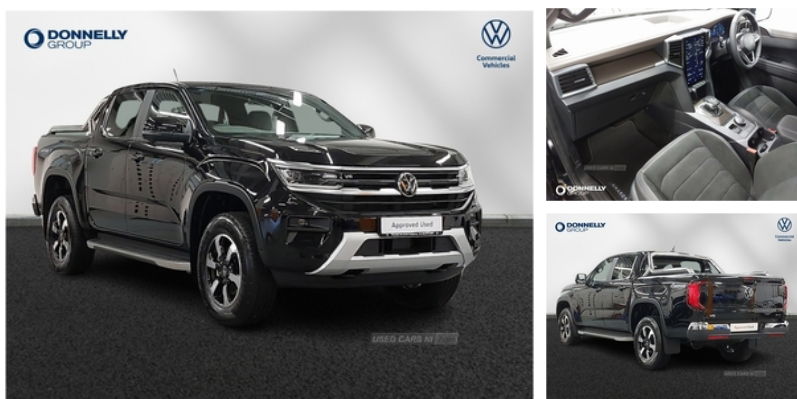

Volkswagen Amarok D/Cab Pick Up Style 2.0 TDI 205 4MOTION Auto | 2024

£39,865 + VAT

Fuel Type:	Diesel
Transmission:	Automatic
Colour:	Midnight Black
Tax Band:	Light goods vehicle (£335 p/a)
Reg:	AMR2399

Volkswagen Amarok D/Cab Pick Up Style 2.0 TDI 205 4MOTION Auto

Vehicle Features

1 USB charging socket on the interior rearview mirror, 3 head restraints in 2nd row of seats, 3 point belts in addition height-adjustable in 1st row of seats, 3-point belts in 2nd row of seats, 3-seater bench in 2nd row of seats, 3.55 gear ratio, 6 speakers, 6 switches in overhead console, 10-way power-adjustable driver seat and 8-way adjustable front passenger seat, 12-inch Infotainment system, 18" Amadora silver alloy wheels, 120-V/230-V outlet in rear center console and cargo area, Adaptive cruise control ACC with predictive speed limiter, Advanced high-beam control Dynamic Light Assist for IQ.LIGHT LED matrix headlamps, Air con, Alloy spare wheel, Alternator - 250A, AM / FM antenna and digital radio reception DAB+, Ambient lighting, Anti-theft alarm system with interior monitoring, Anti-theft alarm system with interior monitoring, Area View 360 camera, Art velours upholstery, Automatic post collision braking system, Autonomous emergency braking front assist with monitoring and braking for vehicles, Autonomous emergency braking front assist with monitoring and braking for vehicles, backup horn and towing protection, backup horn and towing protection, Black aluminium cube interior trim, Black bumper in rear with chrome-plated styling elements, Body-colored rear gate handle, Body coloured exterior mirror housings and door handles, Body coloured front bumper, Body coloured wheel arch extensions, Carpet floor covering, Center armrest in rear, Child seat anchors ISOFIX on outer rear seats, Child seat recognition, Chrome highlighted bonnet airvent, Chrome styling roll bar, Curtain and side airbags with center airbag, cyclists, cyclists, Dark-tinted