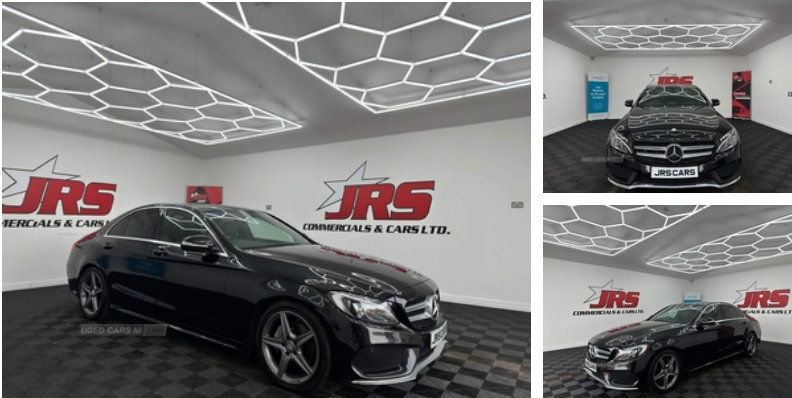

Richmond Lodge Richmond Lane Ballygawley, Ballygawley, BT70 2AN
Office: 02887723900 | Ryan: 07921171587 | Jason: 07900917692 | Ethan: 07858255862

Mercedes-Benz C-Class C220 BlueTEC AMG Line 4dr Auto | Feb 2015

£10,999

SAT- NAV REVERSING CAMERA

18in Alloy Wheels - AMG 5 Spoke Design - Painted Titanium Grey, 7in Colour Display - High-Resolution, AMG Bodystyling, AMG Bodystyling - Front and Rear Apron, AMG Bodystyling - Side Skirts, AMG Sports Pedals in Brushed Stainless Steel with Rubber Studs, ASR - Acceleration Skid Control, ATTENTION Assist, Active Bonnet - Pedestrian Safety which Detects an Impact and Raises Bonnet, Active Park Assist with Parktronic, Agility Control - Sports Suspension - Lowered by 15mm, Agility Select with a Choice of Driving Modes - Comfort-ECO-Sport-Sport Plus-Individual, Alarm System, Ambient Lighting - Cupholders - Door Handle Recess and Overhead Panel in LED, Ambient Lighting - Footwells in LED, Automatic Child Seat Recognition Sensor, Automatic Climate Control - Two-Zone, Automatically Dimming Rear View Mirror and Drivers Door Mirror, Bluetooth Interface, Collision Prevention Assist Plus, Courtesy Lights in Doors, Crash Sensor with Emergency Opening Function for Doors, Cruise Control with SPEEDTRONIC Variable Speed Limiter, DAB Digital Radio Tuner, Door Mirrors - Electrically Adjustable-Folding-Heated, Door Sill Panels - Mercedes-Benz Lettering, ESP - Electronic Stability Programme, Electric Parking Brake, Electronic Key - Chrome Surround, First Aid Kit, Front Seats - Electrical Height and Backrest Adjustment, Glove Compartment - Illuminated, Headlights - High-Performance LED, Immobiliser, Instrument Cluster with Two Tube-Design Round Dials and 5.5in TFT Multi-Function Display, Interior Lighting Package, Media Interface, Mercedes Me Connect, Parking Sensor - Front, Parking Sensor - Rear, Rear Reading Lights - LED, Rear Seat Belts Status Indicator, Remote Boot Release, Reversing Camera, Satellite

Miles:	119999
Fuel Type:	Diesel
Transmission:	Automatic
Colour:	Black
Engine Size:	2143
CO2 Emission:	113
Tax Band:	C (£35 p/a)
Body Style:	Saloon
Insurance group:	31E
Reg:	WF64OHS

Technical Specs

DIMENSIONS	
Length:	4686mm
Width:	1810mm
Height:	1442mm
Seats:	5
Luggage Capacity (Seats Up):	480L
Gross Weight:	2135KG
Max. Loading Weight:	565KG

PERFORMANCE & ECONOMY	
Fuel Consum. (Urban Cold):	52.3MPG
Fuel Consum. (Extra Urban):	74.3MPG
Fuel Consum. (Combined):	64.2MPG
Fuel Tank Capacity:	66L
Number Of Gears:	7 SPEED
Top Speed:	145MPH
Acceleration 0-100 km/h:	7.4s

Used Cars NI can take no responsibility for any errors which may appear in listings. Please confirm details with the seller when making an enquiry.