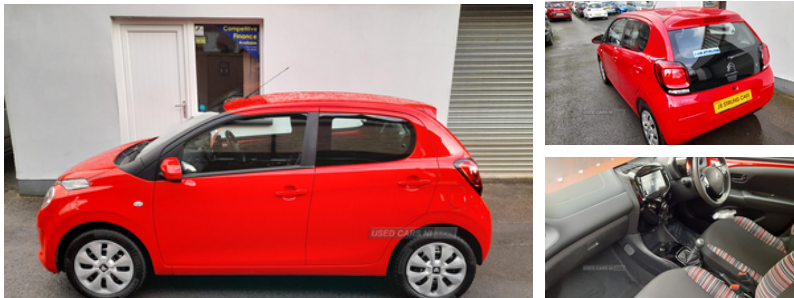

£8,975

one owner, low miles, looks and drives like new,

Vehicle Features

2 rear 3 point safety belts, 3-point front seatbelts, 7" Touch Drive interface with Mirror Screen (compatible with Apple CarPlay & Android Auto), 12 volt front socket, 15" steel wheels, 50/50 split folding rear seat, ABS with Electronic brakeforce distribution and Emergency braking assistance, Airbags - Driver and front passenger with cut off device, Air conditioning, Audible warnings for lights on, Black coloured A & B pillars, Black interior door handles, Black wheel centre caps, bluetooth handsfree, Body colour door handles, Body colour rear bumper, Chrome chevrons with gloss black surround, Cupholders, DAB digital radio, Dashboard storage, Door open warning, Driver and passenger sunvisor with courtesy mirror, Electric front windows, Elliptical lights, Front courtesy reading lights, Front door pockets, Front head restraints, front lateral and curtain, Front seatbelt pretensioners with force limiters, Gloss black front bumper insert, Gloss black multimedia and gear lever surround with satin grey upper dashboard and matt black air vent surround, Glovebox, Height adjustable drivers seat, Height adjustable steering wheel, High-frequency remote control central locking with deadlocks, Hinged rear windows, Interior door and boot locking, ISOFIX child seat anchorage points attached on outer rear seats, LED daytime running lights, Locking fuel filler cap, Luggage cover, Mono-tone horn, MP3 audio system with 4 speakers, opened doors and handbrake, Pollen filter, Rear headrests, Rear parcel shelf, Rear spoiler, Rear storage pockets, Rear wiper, Satin grey lower dashboard, Speedometer and fuel gauge, Transponder immobiliser, Trip computer, Tyre pressure