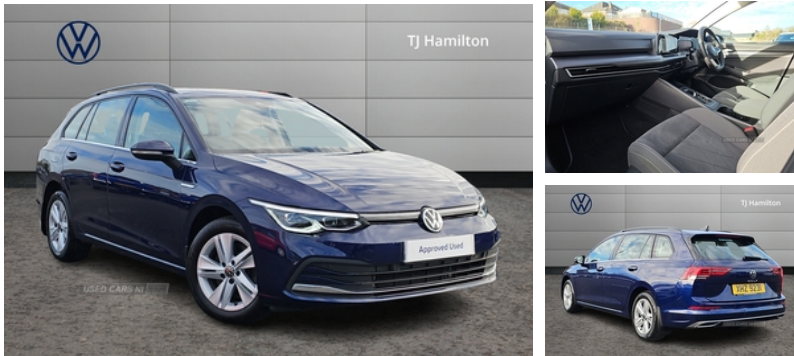

Volkswagen Golf 2.0 TDI 150 Style 5dr DSG
| Dec 2020

£20,495

Miles:	30448
Fuel Type:	Diesel
Transmission:	Semi Auto
Colour:	Blue
Engine Size:	1968
Tax Band:	Petrol/Diesel (£190 p/a)
Body Style:	Estate
Insurance group:	21E
Reg:	XHZ9231