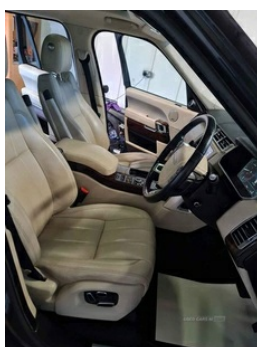

## Land Rover Range Rover 4.4 SDV8 Vogue 4dr Auto | Sep 2013

### PAN ROOF

**£14,500** O.N.O

Range Rover Vogue SDV8 4.4L All the usual Range rover extras plus Panoramic sunroof. Just had a full extensive service, Full valet and just passed MOT Absolute luxury vehicle in great condition , first to see will buy priced to sell

### Vehicle Features

3 rear 3 point seatbelts, 12V power point in luggage area, ABS, Acoustic windscreen, Adaptive dynamics, adjustable, Auto dimming rear view mirror, Auto lock system when vehicle in motion, Automatic headlamp activation, Bluetooth audio streaming, Body coloured bumpers, Body colour mirror caps, CBC - (Cornering brake control), Centre cooler storage box, DAB Digital radio, Daytime running lights, Diesel particulate filter, Digital TV, Driver/front passenger head+thorax airbag, Driver and passenger airbags, Drivers knee airbag, DSC - Dynamic Stability Control, Dynamic response, Dynamic route guidance, EBD + Brake Assist, Electric adjustable steering column, Electric heated, Electric windows with one touch open, Electronic air suspension/variable ride height, Electronic parking brake, Electronic traction control, EPAS, ESP, folding and auto dimming door mirrors with memory + approach lamps, Follow me home headlights, Front + rear carpet mats, Front and rear cupholders,