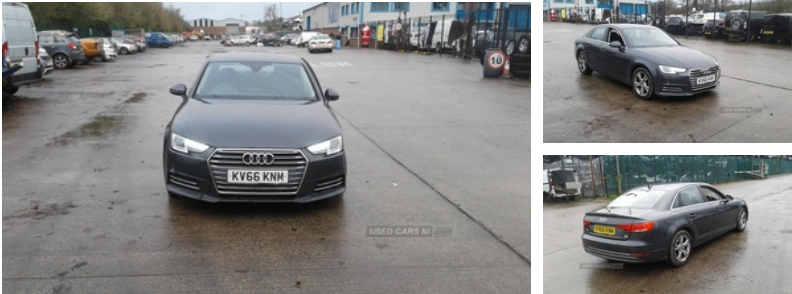

84 Armagh Road,, Dungannon, BT71 7JA
Option 3: 02837549092

Audi A4 2.0 TDI Ultra Sport 4dr S Tronic | Oct 2016

2016 AUDI A4 BREAKING FOR PARTS

Breaking a wide range of cars with hundreds in stock. For any queries on a part for this car or any other particular car give T-met a call on

Fuel Type:	Diesel
Transmission:	Semi-Automatic
Colour:	Grey
Engine Size:	1968
CO2 Emission:	101
Tax Band:	B (£20 p/a)
Body Style:	Saloon
Insurance group:	20E
Reg:	KV66KNM

Technical Specs

DIMENSIONS	
Length:	4726mm
Width:	1842mm
Height:	1427mm
Seats:	5
Luggage Capacity (Seats Up):	480L
Gross Weight:	2070KG
Max. Loading Weight:	600KG
PERFORMANCE & ECONOMY	
Fuel Consum. (Urban Cold):	60.1MPG
Fuel Consum. (Extra Urban):	80.7MPG
Fuel Consum. (Combined):	72.4MPG
Fuel Tank Capacity:	40L
Number Of Gears:	7 SPEED
Top Speed:	130MPH
Acceleration 0-100 km/h:	8.7s
Engine Power BHP:	147.5BHP