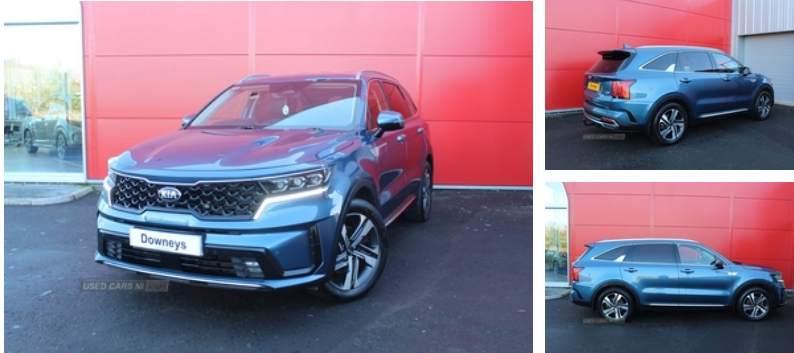

Kia Sorento 1.6 T-GDi HEV 3 5dr Auto | Sep 2020

£24,990

6 DOWNEYS SERVICE STAMPS, HEATED LEATHER SEATS, ELEC FRONT SEA...

7 SEAT AWD AUTO WITH FULL DOWNEYS KIA SERVICE HISTORY, 6 STAMPS IN BOOK. JUST SERVICED INC NEW OIL & OIL FILTER, 2 NEW TYRES, NEW AGM BATTERY.....HUGE SPEC TO INC FULLY HEATED LEATHER SEATS, ELEC FRONT SEATS, FRONT AND REAR PARKING SENSORS WITH CAMERA, ADAPTIVE CRUISE CONTROL, APPLE CAR PLAY/ ANDROID AUTO, BLUETOOTH, TOW BAR ETC ETC

Miles:	70430
Fuel Type:	Hybrid
Transmission:	Automatic
Colour:	Blue
Engine Size:	1598
Body Style:	Sport utility vehicle
Insurance group:	31D
Reg:	SGZ4843

Technical Specs

DIMENSIONS	
Length:	4810mm
Width:	1900mm
Height:	1695mm
Seats:	7
Luggage Capacity (Seats Up):	608L
Gross Weight:	2610KG
Max. Loading Weight:	604KG