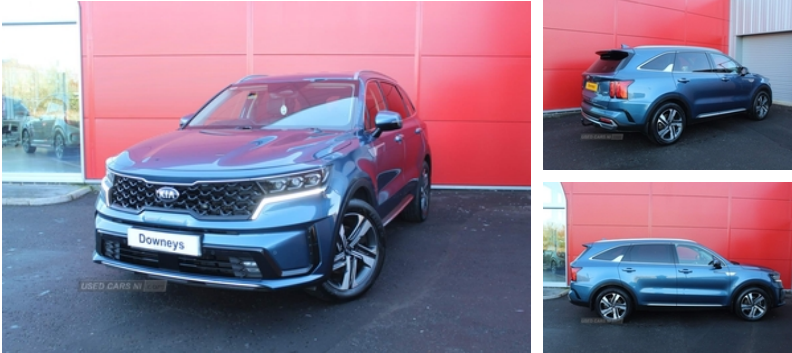

Kia Sorento 1.6 T-GDi HEV 3 5dr Auto | Sep 2020

£26,990

WARRANTY SEPT 2027, HEATED LEATHER SEATS, ELEC FRONT SEATS

7 SEAT AWD AUTO WITH FULL DOWNEYS KIA SERVICE HISTORY, 6 STAMPS IN BOOK. JUST SERVICED INC NEW OIL & OIL FILTER, 2 NEW TYRES, NEW AGM BATTERY.....HUGE SPEC TO INC FULLY HEATED LEATHER SEATS, ELEC FRONT SEATS, FRONT AND REAR PARKING SENSORS WITH CAMERA, ADAPTIVE CRUISE CONTROL, APPLE CAR PLAY/ ANDROID AUTO, BLUETOOTH, TOW BAR ETC ETC

Miles:	70430
Fuel Type:	Hybrid
Transmission:	Automatic
Colour:	Blue
Engine Size:	1598
Body Style:	Sport utility vehicle
Insurance group:	31D
Reg:	SGZ4843

Technical Specs

DIMENSIONS	
Length:	4810mm
Width:	1900mm
Height:	1695mm
Seats:	7
Luggage Capacity (Seats Up):	608L
Gross Weight:	2610KG
Max. Loading Weight:	604KG