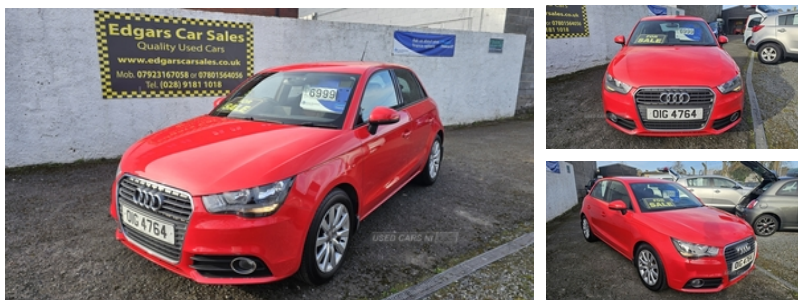

Audi A1 1.6 TDI Sport 5dr | 2013

SORRY NOW SOLD !!

£6,999

SORRY NOW SOLD !!

-
 Finance From £169 With ZERO Deposit and NO Final Payment.

-
 ONLY 76k Miles.
 £0 Tax + Cheap Insurance.
 Service History.
 Comes with FULL Service and MOT.

-
 HPI Clear.
 3 Months Extensive Warranty - Other Packages Available.

FEATURES:

- Multimedia System
- Front fog lights
- Aircon
- Rear ultrasonic parking distance sensors
- Speed limiter
- Voice control system
- Tyre pressure monitor
- Isofix
- 16" steel wheels
- Tyre repair kit

PLUS LOADS MORE

Vehicle Features

3 spoke leather multifunction sports steering wheel, ABS/EBD, Adjustable rear head restraints, Body colour door mirrors with integral indicators, Body coloured bumpers, Driver's information system, Driver/Front Passenger airbags, Driver and passenger side airbags, EDL, Electric adjustable door mirrors, Electric front windows, Electric rear windows, ESP with ASR, First aid kit, Front and rear seatbelt reminder, Front fog lights, Front head

Miles:	76000
Fuel Type:	Diesel
Transmission:	Manual
Colour:	Red
Engine Size:	1598
CO2 Emission:	99
Tax Band:	A (£0 p/a)
Body Style:	Hatchback
Insurance group:	14E
Reg:	OIG4764

Technical Specs

DIMENSIONS	
Length:	3954mm
Width:	1746mm
Height:	1422mm
Seats:	5
Luggage Capacity (Seats Up):	270L
Gross Weight:	1655KG
Max. Loading Weight:	490KG