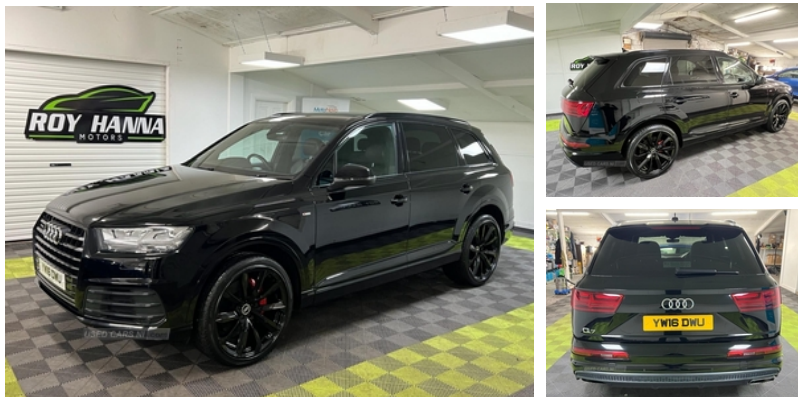

Audi Q7 3.0 TDI 218 Quattro S Line 5dr Tip Auto | 2016

£26,950

FULLY SERVICED - 2 KEYS - BLUETOOTH - TINTED WINDOWS!

A beautiful 2016 Audi Q7 TDI S Line Quattro ready for viewing at Roy Hanna Motors!

2 Keys.

MOT til 19th September 2024.

A good service history with stamps at -
~ 17,122 miles.
~ 21,985 miles.

We will fully service this car and it will have a full pre-delivery check for its new owner.

**Brand new Alloy Wheels & Tyres shown in pictures are an optional extra **

Miles:	39000
Fuel Type:	Diesel
Transmission:	Semi-Automatic
Colour:	Black
Engine Size:	2967
CO2 Emission:	150
Tax Band:	F (£210 p/a)
Body Style:	Sport utility vehicle
Insurance group:	36E
Reg:	YW16DWU