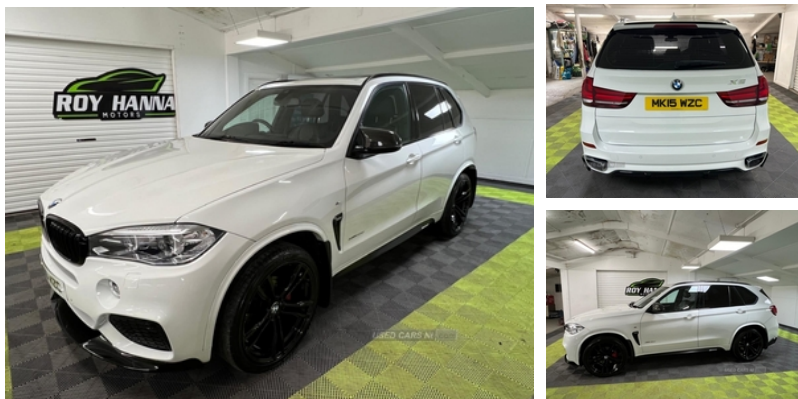

## BMW X5 xDrive30d M Sport 5dr Auto | 2015

**22 INCH ALLOYS INCLUDED - BLUETOOTH - M PERFORMANCE KIT!**

# £22,950

A truly beautiful and practical 2015 BMW X5 xDrive30d M Sport with M Performance kit ready for viewing at Roy Hanna Motors!

22 inch Alloys Included

MOT till 28th November 2024.

This car has services recorded on the in-car service history computer.

- ~ 18,250 miles.
- ~ 36,222 miles.
- ~ 54,519 miles.

We will fully service this car and perform a full pre-delivery check for the lucky new owners.

Packed full of factory extras like -

- ~ 6.5" colour display screen.
- ~ Black leather interior.
- ~ Navigation System Professional Multimedia.
- ~ Front fog lights.
- ~ Voice control system.
- ~ Front & rear parking sensors.
- ~ BMW Teleservices.
- ~ Electric heated door mirrors.
- ~ Heated windscreen washer jets.
- ~ Chrome exhaust tailpipe.
- ~ Bluetooth handsfree.
- ~ Remote central locking.
- ~ Cruise, Climate and traction controls.