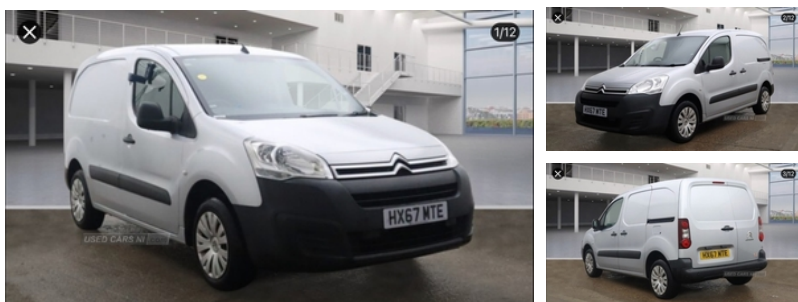

Citroen Berlingo 1.6 BlueHDi 850Kg Enterprise 100ps | 2017

£7,995

NO VAT TO PAY ON THIS ONE

Lovely example of this Berlingo with a full service history and no Vat to pay

Vehicle Features

2 speed intermittent front wipers, 12V socket on central dashboard console, 15" steel wheels, ABS, Alarm, Cruise control and variable speed limiter, Curitiba cloth upholstery, Drivers airbag, Dual passenger bench seat, ESC including traction control, Feroe wheel trims, Full size spare wheel, Height adjustable drivers seat, Hill start assist, Multi-function trip computer, Removable PVC load floor mat, Sliding side load door nearside, Slim side rubbing strips, Smartnav navigation system, Steering wheel mounted audio controls, Super Plus pack - Berlingo, Touch screen Audio pack - Berlingo, Trackstar, Trip computer, Tyre pressure monitor, Variable PAS

Miles:	92000
Fuel Type:	Diesel
Transmission:	Manual
Colour:	Silver
Engine Size:	1560
CO2 Emission:	112
Tax Band:	Light goods vehicle (£335 p/a)
Body Style:	Van
Reg:	HX67MTE

Technical Specs

DIMENSIONS	
Length:	4380mm
Width:	1810mm
Height:	1828mm
Seats:	3
Luggage Capacity (Seats Up):	Not AvailableL
Gross Weight:	2185KG
PERFORMANCE & ECONOMY	
Fuel Consum. (Urban Cold):	55.4MPG
Fuel Consum. (Extra Urban):	74.3MPG
Fuel Consum. (Combined):	65.7MPG
Fuel Tank Capacity:	60L
Number Of Gears:	5 SPEED
Top Speed:	101MPH
Engine Power BHP:	97.9BHP