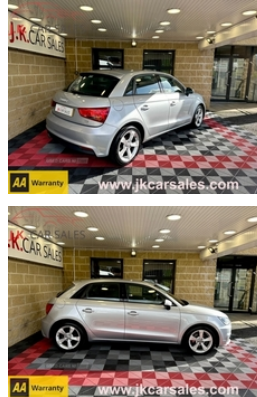

Audi A1 1.6 TDI Sport 5dr | Feb 2016

FINANCE FROM £ 196 PER MONTH WITH £ 0 DEPOSIT / FREE ROAD TAX

£8,895

Miles:	79000
Fuel Type:	Diesel
Transmission:	Manual
Colour:	Silver
Engine Size:	1598
Tax Band:	A (£0 p/a)
Body Style:	Hatchback
Insurance group:	19E
Reg:	YJZ1253

2016 Audi A1 Sport 1.6 TDI

1.6TDI Diesel 115BHP 5 speed manual
79k miles with service history
MOT 20/09/2025
3 months warranty
£0 Road TAX
2 keys
Just fully serviced
Trade ins welcome

Air conditioning, bluetooth connectivity, CD/AUX/Bluetooth/SD audio, DAB radio, SAT NAV, electric windows and mirrors, multifunction steering wheel, ISOFIX, 16" alloy wheels

Technical Specs

DIMENSIONS	
Length:	3973mm
Width:	1746mm
Height:	1422mm
Seats:	5
Luggage Capacity (Seats Up):	270L
Gross Weight:	1695KG
Max. Loading Weight:	520KG
PERFORMANCE & ECONOMY	
Fuel Consum. (Urban Cold):	62.8MPG
Fuel Consum. (Extra Urban):	88.3MPG
Fuel Consum. (Combined):	76.3MPG
Fuel Tank Capacity:	45L
Number Of Gears:	5 SPEED
Top Speed:	124MPH
Acceleration 0-100 km/h:	9.5s
Engine Power BHP:	114BHP