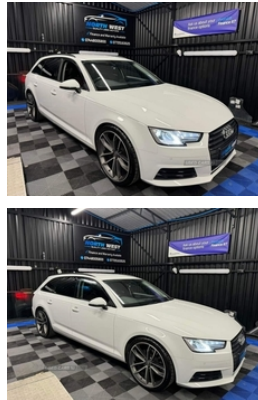

Yard 4 Knockroe Business Park, Strabane, BT82 9QR
Martin: +447725163525 | Shaun: +447448005800

Audi A4 2.0 TDI Ultra Sport 5dr | Nov 2016

MINT CAR FINANCE AVAILABLE

£9,850

Audi A4 2.0tdi 150 Ultra sport

own this Mint Audi A4 for as little as £47 per week. To apply for a personal finance quote click link below. Just follow these 3 simple steps

1. Go to our showroom
2. Click on vehicle you are interested in
3. Go to apply now

- 2016
- 12 months mot
- 112k motorway miles
- Black Edition styling
- electric boot
- Sat nav
- Black leather interior
- DAB
- park assist
- Privacy Glass
- Manual
- Air con
- New 20" Alloys optional extra
- Timing belt done
- Service History
- Mint condition inside and out

- Car will come
- Fully Serviced
- Fully valeted

Miles:	112350
Fuel Type:	Diesel
Transmission:	Manual
Colour:	White
Engine Size:	1968
CO2 Emission:	104
Tax Band:	B (£20 p/a)
Body Style:	Estate
Insurance group:	20E
Reg:	RE66MFZ

Technical Specs

DIMENSIONS	
Length:	4725mm
Width:	1842mm
Height:	1434mm
Seats:	5
Luggage Capacity (Seats Up):	505L
Gross Weight:	2100KG
Max. Loading Weight:	620KG

PERFORMANCE & ECONOMY	
Fuel Consum. (Urban Cold):	60.1MPG
Fuel Consum. (Extra Urban):	78.5MPG
Fuel Consum. (Combined):	70.6MPG
Fuel Tank Capacity:	40L
Number Of Gears:	6 SPEED
Top Speed:	130MPH
Acceleration 0-100 km/h:	9.2s
Engine Power BHP:	147.5BHP