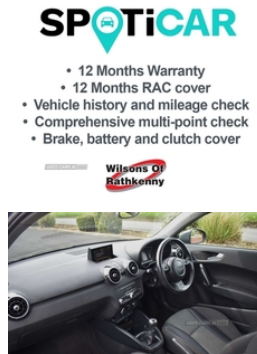

Audi A1 1.4 TFSI Sport 3dr | 2018

* 12 MONTHS WARRANTY - 12 MONTHS ROADSIDE ASSIST *

£8,990

12 months Spoticar Warranty 12 months roadside assist Brake, battery and clutch cover Great first time car

Vehicle Features

3 door, 3 spoke leather multifunction sports steering wheel, 12 months warranty, 12V socket in centre console, ABS/EBD, Adaptive brake lights, Additional SD card reader, Adjustable rear head restraints, Adjustable steering column, Air Conditioning, Alarm, Alloy Wheels, Audi drive select, Audi music interface, Bluetooth audio streaming, Bluetooth Connectivity, Body coloured bumpers, Body coloured door mirrors, Brake assist function, Central Door Locking, Child Lock, Cruise control, Cupholders in centre console, DAB Digital radio, Door sills with aluminium inlays, Driver & Passenger Airbags, Driver's information system, Driver/Front Passenger airbags, Driver and passenger side airbags, EDL, Electric adjustable door mirrors, Electric Adjustable Mirrors, Electric front windows, Electro-mechanical PAS, ESP with ASR, First aid kit, Front and rear seatbelt reminder, Front floor mats, Front fog lights, Front head restraints, Front passenger airbag deactivation, Front seats - 'Easy Entry', Front sports seats, Head airbags, Heated door mirrors, Heated rear windscreen, Heat insulating glass, Height adjustable front seatbelts, Height adjustable front seats, High 3rd brake light, Illuminated glovebox, Immobiliser, Isofix attachments on rear seats, Jack and tool kit, Leather handbrake, Locking wheel bolts, Low washer fluid indicator, Lumbar adjustment for front seats, Manual Height Adjustable Seats, Metallic Paint, Non smoking pack - A1, Privacy Glass, Rake/reach adjustable steering wheel, Rear Fog Lights, Rear three point seatbelts x 2, Rear wiper, Remote Central Door Locking, Remote control central locking, Service interval indicator, Split folding rear seats, Spoticar Approved, Thatcham category 1 alarm +

Miles:	95994
Fuel Type:	Petrol
Transmission:	Manual
Colour:	Grey
Engine Size:	1395
CO2 Emission:	115
Tax Band:	Petrol/Diesel (£190 p/a)
Body Style:	Hatchback
Insurance group:	21E
Reg:	DC67GVL

Technical Specs

DIMENSIONS	
Length:	3973mm
Width:	1740mm
Height:	1416mm
Seats:	4
Luggage Capacity (Seats Up):	270L
Gross Weight:	1530KG
Max. Loading Weight:	450KG

PERFORMANCE & ECONOMY	
Fuel Consum. (Urban Cold):	44.1MPG
Fuel Consum. (Extra Urban):	68.9MPG
Fuel Consum. (Combined):	57.6MPG
Fuel Tank Capacity:	45L
Number Of Gears:	6 SPEED
Top Speed:	127MPH
Acceleration 0-100 km/h:	8.8s
Engine Power BHP:	123.4BHP