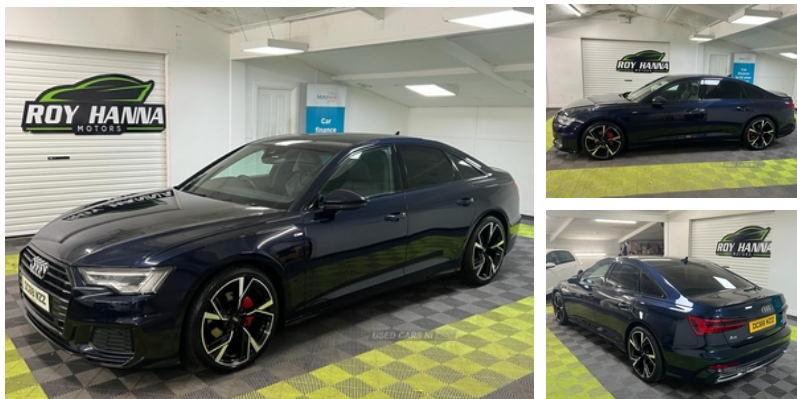

Audi A6 40 TDI S Line 4dr S Tronic | 2019

FULLY SERVICED - ALLOYS INCLUDED - BLUETOOTH - SATNAV!

£20,945

A truly beautiful 2019 Audi A6 S Line ready for viewing at Roy Hanna Motors!

MOT til 25th October 2024.

A part service history with stamps at -
~ 31,037 miles.
~ 20/04/23.

This car will also be fully serviced and have a pre-delivery check for its new owner.

20" Alloy wheels INCLUDED in asking price

This model is packed full of factory extras like -

- ~ 7" high resolution colour driver information display system.
- ~ MMI navigation.
- ~ Audi Lane departure warning system.
- ~ Rear tinted windows.
- ~ Twin touch screens 8.8" and 8.6".
- ~ Mobile telephone preparation - bluetooth interface.
- ~ Colour driver's information system display.
- ~ Audi smartphone interface.
- ~ Front fog lights.
- ~ Black edition body styling.
- ~ Fatigue detection system.
- ~ Front sports seats.
- ~ Multi Media Interface control system.
- ~ Remote electric boot opening/closing.
- ~ Voice control system.

Miles:	65600
Fuel Type:	Diesel
Transmission:	Semi-Automatic
Colour:	Blue
Engine Size:	1968
Tax Band:	Petrol/Diesel (£190 p/a)
Body Style:	Saloon
Insurance group:	38E
Reg:	DC68WZZ

Technical Specs

DIMENSIONS	
Length:	4939mm
Width:	2110mm
Height:	1457mm
Seats:	5
Gross Weight:	2255KG
Max. Loading Weight:	610KG