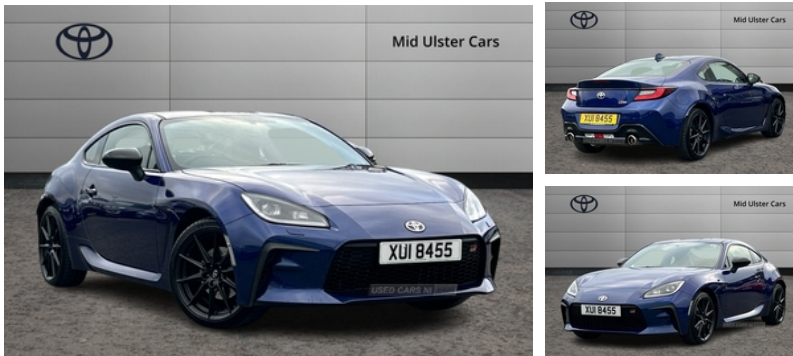

## Toyota GR 86 2.4 D-4S 2dr | Sep 2023

# £32,995

We at Mid Ulster Cars are a family run business supplying new and used Toyota vehicles for over 50 years. We pride ourselves in all the services we offer from servicing and parts through to sales. We have a very experienced long-term team who are completely focused on customer care and satisfaction. All our used cars are thoroughly inspected by our trained technicians and prepared to the highest standard. Each of our cars and vans come with a warranty. We offer a wide range of competitive finance packages which can be tailored to suit your needs. Our sales teams are ready to answer your questions, take your enquiry or welcome you to the showroom. We can also send you a personalised & detailed video tour of this vehicle for your convenience. We look forward to seeing you soon

### Vehicle Features

2 individual seats in 2nd row, 6 speaker audio system, 7" TFT instrument cluster, 8" multimedia and back monitor, 18" Black Alloy Wheels, Apple car play and Android auto, Auto high beam, Blind spot monitoring, Bluetooth connectivity, Cruise control, DAB radio, Dual automatic air conditioning, e-Call (emergency call), Front head restraints, Heated front seats, Leather/suede upholstery, Leather GR steering wheel, LED 3rd brake light, LED daytime running lights, LED headlamps, PAS, Rear boot, Rear head restraints, Single front passenger seat, Smart entry and push button start, Space saver spare wheel

<b>Miles:</b>	3125
<b>Fuel Type:</b>	Petrol
<b>Transmission:</b>	Manual
<b>Colour:</b>	Blue
<b>Engine Size:</b>	2387
<b>Tax Band:</b>	Petrol/Diesel (£190 p/a)
<b>Body Style:</b>	Coupe
<b>Insurance group:</b>	45D
<b>Reg:</b>	XUI8455