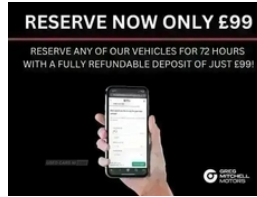

KGM Korando 1.5 K40 5dr Auto | Jan 2024

£26,995

Fuel Type:	Petrol
Transmission:	AUTO
Colour:	Grand White/Leather Seats
Engine Size:	1497
CO2 Emission:	182
Tax Band:	Petrol/Diesel (£190 p/a)
Body Style:	Estate
Insurance group:	18A
Reg:	BVZ1100

Vehicle Features

4 way power lumbar driver seat, 6 speaker sound system, 8 way power adjust front passenger seat, 12V power outlets front and rear, 60/40 split folding 2nd row rear seat, 60/40 split folding 3 rear seats in 2nd row, ABS/EBD, Active rollover protection, Adjustable front centre armrest, Anti theft alarm and immobiliser, Apple CarPlay and Google Android auto, Auto dipping headlights, Automatic headlights, Autonomous emergency braking, Auto power folding door mirrors, BAS (Brake Assist System), Black and silver roof rails, BlazeCockpit 10.25" full digital colour cluster, BlazeCockpit 10.25inch full digital colour cluster, BlazeCockpit Infinity mood lighting, Body coloured door mirrors with side repeater and puddle lamp, Body coloured exterior door handles, Cabin air quality control system, Clean door seals, Combination antenna, Contour car mats, Curtain airbags, Driver attention alert system, Dual front airbags with passenger off switch, Dual zone automatic air conditioning, eCall emergency call system, Electrically operated and heated door mirrors, Electric power steering, Electronic cruise control, Electronic parking brake with auto hold, Electronic Stability Programme, Emergency stop signalling system, Follow you home headligts, Forward collision warning, Front and rear electric windows, Front and rear parking sensors, Front and rear seatbelt reminder, Front door courtesy lamps, Front head restraints, Front intermittent wipers, Front seat warmers, Front vehicle start alert, Headlamp levelling, Headlight escort, Heated steering wheel, Height and reach adjustable steering wheel, High beam assist, High gloss rear skid plate, Hill descent control, Hill start assist, Idle stop and go system, Illuminated glovebox, Illuminated sun visor with sliding extension, Intermittent rear wiper, ISOFIX attachment on outer rear seats, Keyless ignition with automatic

Technical Specs

DIMENSIONS	
Length:	4450mm
Width:	1870mm
Height:	Not Availablemm
Seats:	5
Luggage Capacity (Seats Up):	551L
Gross Weight:	2005KG
Max. Loading Weight:	461KG
PERFORMANCE & ECONOMY	
Fuel Consum. (Combined):	35.3MPG
Fuel Tank Capacity:	50L
Number Of Gears:	6 SPEED
Top Speed:	117MPH
Acceleration 0-100 km/h:	10.8s
Engine Power BHP:	160.9BHP