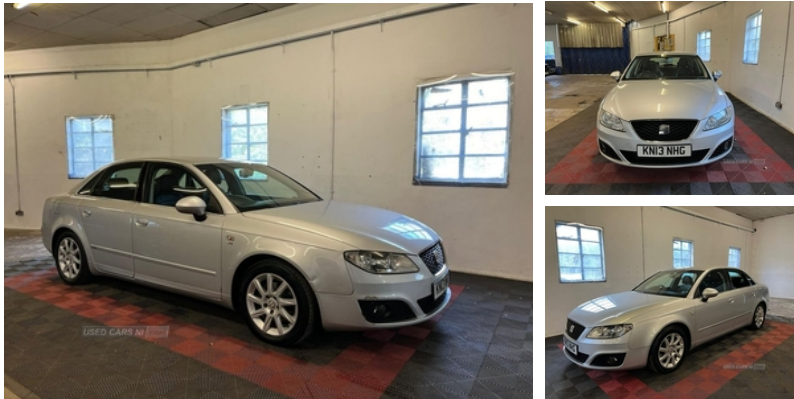

Seat Exeo 2.0 TDI CR Ecomotive SE Tech 4dr [143] | Mar 2013

£4,995

LOW MILEAGE FAMILY CAR - BOSE SPEAKERS - CLEAN INTERIOR!!

12 Months MOT Included Only £35 Road Tax Per Year Service History Automatic Headlights Cruise Control Back Leather Interior Bose Audio System FM Radio AUX Audio Input Bluetooth Handsfree Steering Wheel Controls Dual Climate Controls Alloy Wheels Electric Folding Mirrors Manual Handbrake 6 Speed Gearbox Front Fog Lights Spare Wheel Kit Full Electric Windows Arm Rest Rear ISOFIX Anchor Points 2 Keys Fobs Remote Central Locking Walkaround Video: --- --- Contact Nathan 07809252911 Located in Dollingstown Can deliver anywhere in UK To see what else we have click : Mjscarsltd.com

Miles:	70000
Fuel Type:	DIESEL
Transmission:	Manual
Colour:	Silver
Engine Size:	1968
CO2 Emission:	117
Tax Band:	C (£35 p/a)
Body Style:	Saloon
Insurance group:	24E
Reg:	KN13NHG

Technical Specs

DIMENSIONS	
Length:	4661mm
Width:	1772mm
Height:	1430mm
Seats:	5
Luggage Capacity (Seats Up):	460L
Gross Weight:	1990KG
Max. Loading Weight:	485KG