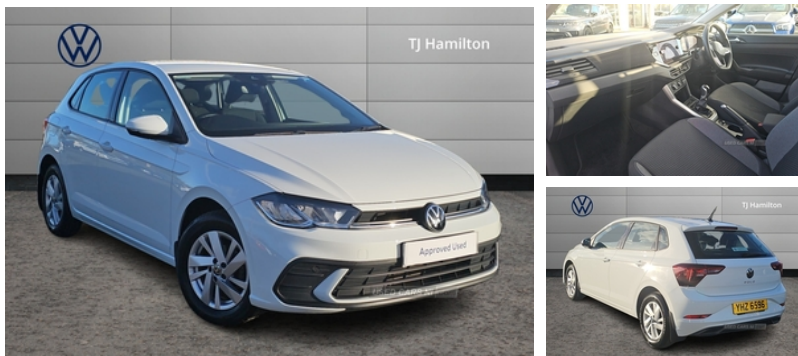

Volkswagen Polo 1.0 Life 5dr | Mar 2022

£16,795

Exterior Features, Electric front windows, Heat insulating glass in side and rear windows, Heat insulating glass windscreen, Rain sensor, Rear electric windows, Rear windscreen washer and wiper with interval delay, Front wheel drive, Rear shock absorber, Body colour bumpers, Body colour door handles, Rear side wing doors, Rear fog light, Third brake light, Safety, ABS, ESC (Electronic stability control) + EDL (Electronic Differential lock) and ASR (Traction control), Front assist including city emergency braking, Front disc brakes, Hill hold control, Rear drum brakes, Cruise control + speed limiter, Driver alert system, Lane keeping system Lane Assist, Power assisted speed sensitive steering, Automatic dimming interior rear view mirror, Body colour door mirrors, Power folding adjustable/heated exterior mirrors and front passenger exterior mirror lowering function, 3 point height adj front seatbelts + pretensioners, 3x3 point rear seatbelts, Driver and front passenger airbag with front passenger airbag deactivation, Drivers and front passengers safety optimised head restraints, Extended and predictive pedestrian/ cyclist protection, Front curtain and side airbags with center airbag, Manual child lock in rear doors, Single tone horn, Tyre pressure loss indicator, Audio / Communications, Bluetooth mobile phone interface, Preparation for We connect and We connect plus, Wireless app connect, DAB Digital radio, Diversity antenna for FM reception, Front and rear 6 speakers, Driver Convenience, Standard rear axle, Miscellaneous, Emergency call service, Speedo and rev counter, electronic odometer, trip, service interval display and fuel gauge, Trip computer, Warning signal and warning light for front and rear seatbelts not fastened, Washer fluid level indicator, Start-stop system with battery regeneration (recuperation - energy recovery during braking), Trim, Lava stone black gloss/matt decorative inserts in dash and front door panels, 3 rear head restraints, 60/40 split folding rear seat and rear seat bench not split, Driver and front

Miles:	23520
Fuel Type:	Petrol
Transmission:	Manual
Colour:	White
Engine Size:	999
Tax Band:	Petrol/Diesel (£190 p/a)
Body Style:	Hatchback
Insurance group:	3E
Reg:	YHZ6596

Technical Specs

DIMENSIONS	
Length:	4074mm
Width:	1751mm
Height:	1451mm
Seats:	5
Luggage Capacity (Seats Up):	351L
Gross Weight:	1590KG
Max. Loading Weight:	533KG
PERFORMANCE & ECONOMY	
Fuel Consum. (Combined):	52.3MPG
Fuel Tank Capacity:	40L
Number Of Gears:	5 SPEED
Top Speed:	106MPH
Acceleration 0-100 km/h:	15.5s
Engine Power BHP:	79.1BHP