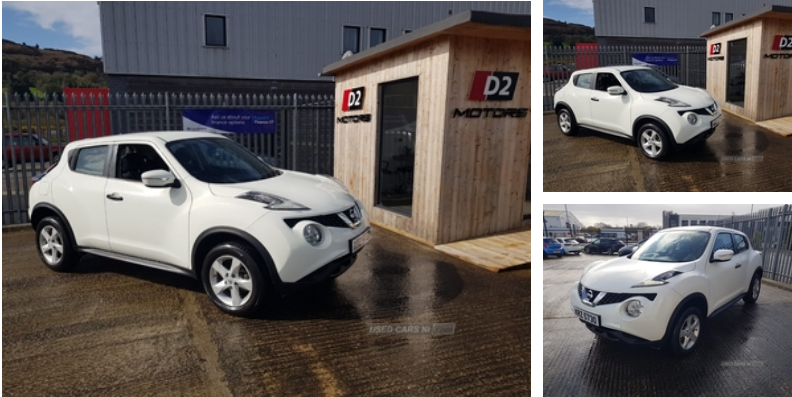

Nissan Juke 1.6 [94] Visia 5dr | Mar 2016
12 MONTHS MOT - FINANCE AVAILABLE - TRADE IN WELCOME

£7,250

2016 Nissan Juke 1.6

- 66K MILES
- SERVICED DURING SALES PREP
- AIR CON CONDENSOR AND FULL AIR CON SERVICE DURING SALES PREP - READY FOR SUMMER
- NEW BRAKES DURING SALES PREP
- JUST PASSED MOT - - FULL 12 MONTHS

WALK AROUND VIDEO AVAILABLE VIA WHATSAPP ON REQUEST

Ready to view and test drive 7 days a week- BY APPOINTMENT ONLY

On sale Now - £7250

- Finance available subject to status.

D2 MOTORS LTD
JUBILEE ROAD
NEWTOWNARDS

Vehicle Features

2 speed wipers+variable intermittent wipe, 4 speakers, 12V socket, 16" alloy wheels, 60/40 split folding rear seat, ABS + EBD + EBA, Air conditioning, Aux input, Body colour bumpers, Body colour door mirrors, Casual cloth upholstery, Child locks on rear doors, Driver and passenger airbags, Driver and passenger side airbags, Electric door mirrors, Electric front/rear windows,

Miles:	66290
Fuel Type:	Petrol
Transmission:	Manual
Colour:	White
Engine Size:	1598
Tax Band:	A (£0 p/a)
Body Style:	Sport utility vehicle
Insurance group:	8E
Reg:	KRZ5730

Technical Specs

DIMENSIONS	
Length:	4135mm
Width:	1765mm
Height:	1565mm
Seats:	5
Luggage Capacity (Seats Up):	354L
Gross Weight:	1605KG
Max. Loading Weight:	442KG
PERFORMANCE & ECONOMY	
Fuel Consum. (Urban Cold):	37.2MPG
Fuel Consum. (Extra Urban):	56.5MPG
Fuel Consum. (Combined):	47.1MPG
Fuel Tank Capacity:	46L
Number Of Gears:	5 SPEED
Top Speed:	104MPH
Acceleration 0-100 km/h:	12s
Engine Power BHP:	92.5BHP