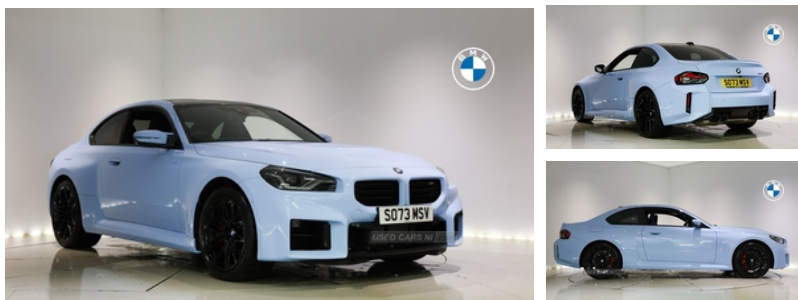

20C Seafield Road East, Edinburgh, EH15 1ED
01313571185

BMW M2 M2 2dr DCT | Jan 2024

£56,000

Vehicle Features

2 cupholders, 2 rear head restraints, 2 rear seats, 3 spoke leather M multi-function steering wheel, 4 x 3 point seatbelts, 12V power socket in front centre console with blanking plug, ABS/EBD, Adaptive LED Headlights, Alarm system, Ambient lighting, Automatic headlamp activation, Automatic headlamp levelling, Automatic Stability Control (ASC), BMW ConnectedDrive online services, BMW Individual shadowline lights, BMW legal emergency call, BMW Teleservices, CBC - (Cornering brake control), Central locking, Check control system, Compartment in front of cupholder, Configurable dashboard display, convex on passenger side, Crash sensor, Curtain airbags, DAB tuner, Digital owner's manual, Door mirror integrated indicators, Drive away door locking, Drive off assistant, Driver/Front Passenger airbags, Driver/passenger electric lumbar adjustment, Driver attention warning, Dry braking, DSC - Dynamic Stability Control, Dynamic brake control, Dynamic brake lights, Electric adjustable heated door mirrors, Electrically adjustable front seats - driver seat with memory, Electromechanical parking brake, Emergency door unlock, Engine start button, Exterior temperature display, Fading support, Folding rear seat head rests, Follow me home headlights, Front and rear bumper system, Front and rear door exit lights, Front and rear footwell lights, Front centre armrest, Front disc brakes, Front door pockets with bottle holders, Front electric windows, Front interior light, Front M Sport seats, Front passenger airbag deactivation, Front reading lights, Glovebox light, Glove compartment, Harman/Kardon surround sound system, Headlight beam throw control, Heated front seats, Heat protection, Height adjustable front headrests, Height adjustable front seatbelts, High beam assistant, Illuminated armrest storage compartment, Immobiliser, Interior rear view mirror with automatic anti dazzle function, Isofix child seat for two outer rear

Miles:	1800
Fuel Type:	Petrol
Transmission:	SEMI-AUTO
Colour:	Blue
Engine Size:	2993
Tax Band:	Petrol/Diesel (£600 p/a)
Body Style:	Coupe
Insurance group:	42E
Reg:	SO73MSV

Technical Specs

DIMENSIONS	
Length:	4580mm
Width:	1887mm
Height:	1403mm
Seats:	4
Luggage Capacity (Seats Up):	390L
Gross Weight:	2155KG
Max. Loading Weight:	430KG
PERFORMANCE & ECONOMY	
Fuel Consum. (Combined):	28.8MPG
Fuel Tank Capacity:	52L
Number Of Gears:	8 SPEED
Top Speed:	155MPH
Acceleration 0-100 km/h:	4.1s
Engine Power BHP:	453.3BHP