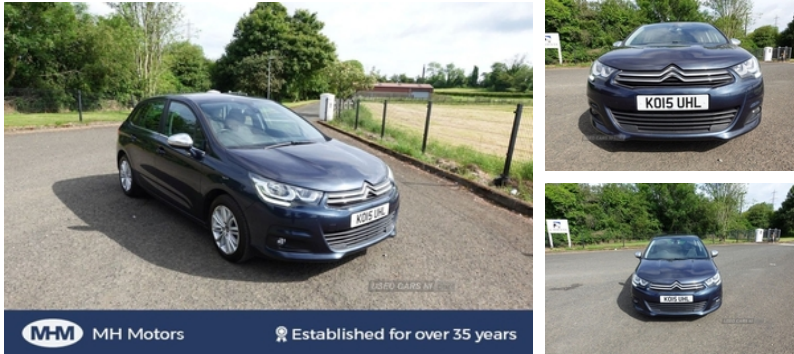

Citroen C4 1.6 BlueHDi [120] Flair 5dr | 2015

FULL SERVICE HISTORY / FINANCE AVAILABLE / VERY ECONOMICAL

£5,495

Miles:	65889
Fuel Type:	DIESEL
Transmission:	Manual
Colour:	Blue
Engine Size:	1560
CO2 Emission:	95
Tax Band:	A (£0 p/a)
Body Style:	Hatchback
Insurance group:	24E
Reg:	KO15UHL

MH Motors presents this lovely CITROEN C4 1.6 BLUEHDI FLAIR S/S - 5 Door Hatchback, Manual, Diesel, 2015, 65,889 Miles, Blue in colour, MOT-09-2025, Insurance Group: 24. Yes only 65,889 miles on this popular, economical, 5 door diesel hatchback. It comes complete with full service history including 8 stamps, 2 keys and it is MOT'd until September 2025. It has factory alloys, power steering, electric windows and mirrors, remote central locking, air conditioning, CD player, remote radio controls, bluetooth, cruise control, AUX, rear head rests, rear parking sensors, front fogs, central arm rest, immaculate colour coded bodywork in blue and pristine interior with leather steering wheel. Great low mileage example, excellent MPG and zero road tax makes this a sensible choice, excellent driver, will not disappoint! Finance is available at MH Motors. Priced to sell at £5,495. Tel. 02890836946 or 07817595531. MH Motors has been established for over 35 years and is located in the industrial area of Mallusk Newtownabbey, only 7 miles from Belfast just off the main M2 Motorway. We have over 120 vehicles in stock offering a wide selection of vehicles, seldom will you find a more varied selection under one roof. Our flood lit forecourt and indoor inspection bay allow all weather viewing during the winter months. Finance options available in house. Please enquire before going to third party online finance brokers

Vehicle Features

2 multi-functional plip remote control+folding ignition keys, 2/3, 3 rear headrests, 3D effect LED rear lights, 5 x 3 point seatbelts, 6 speakers, 12V socket, 12V socket in luggage compartment, 889 MILES!, ABS + EBD + EBA, Adaptive driver and front