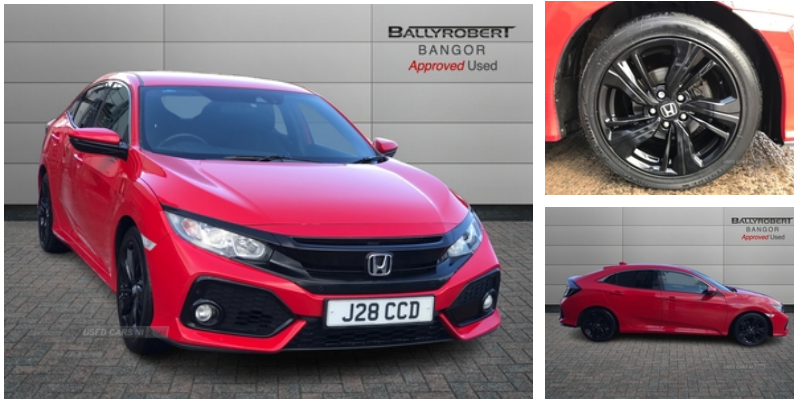

Honda Civic 1.0 VTEC Turbo SR 5dr CVT | 2017

£11,495

Miles:	43300
Fuel Type:	Petrol
Transmission:	CVT
Colour:	Red
Engine Size:	988
Tax Band:	Petrol/Diesel (£190 p/a)
Body Style:	Hatchback
Insurance group:	15E
Reg:	VHZ6274