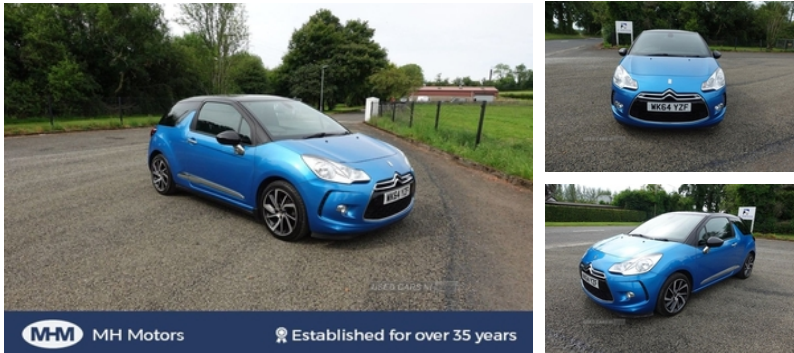

## Citroen DS3 1.6 e-HDi Airdream DStyle Plus 3dr | 2015

# £5,250

**ZERO ROAD TAX / LONG MOT / ONLY 67, 973 MILES /  
FINANCE AVAIL**

MH Motors presents this stunning CITROEN DS3 1.6 E-HDI DSTYLE PLUS - 3 Door Hatchback, Manual, Diesel, 2015, 67,973 Miles, Blue in colour, MOT-03-2025, 2 Previous Owners, Insurance Group: 16. Only 67,973 miles on this popular, modern economical 3 door diesel hatchback. It comes complete with 2 keys, service history with 5 stamps, just recently serviced and it is MOT'd until March 2025. It has factory alloys, power steering, electric windows and mirrors, remote central locking, air conditioning, climate control, cruise control, remote radio controls, rear head rests, CD player, parking sensors, USB/AUX ports, rear privacy glass, front fogs, immaculate colour coded bodywork in blue and pristine interior with a leather steering wheel, a real credit to its previous owner. Superb economical driving, excellent MPG and zero road tax which makes this a sensible choice, well worth viewing and will not disappoint! Finance is available at MH Motors. Priced to sell £5,250. Tel. 02890836946 or 07817595531. MH Motors has been established for over 35 years and is located in the industrial area of Mallusk Newtownabbey, only 7 miles from Belfast just off the main M2 Motorway. We have over 120 vehicles in stock offering a wide selection of vehicles, seldom will you find a more varied selection under one roof. Our flood lit forecourt and indoor inspection bay allow all weather viewing during the winter months. Finance options available in house. Please enquire before going to third party online finance brokers

### Vehicle Features

1/3 to 2/3 split folding rear seats, 3 rear 3 point seatbelts, 3 rear

<b>Miles:</b>	67973
<b>Fuel Type:</b>	DIESEL
<b>Transmission:</b>	Manual
<b>Colour:</b>	Blue
<b>Engine Size:</b>	1560
<b>CO2 Emission:</b>	95
<b>Tax Band:</b>	A (£0 p/a)
<b>Body Style:</b>	Hatchback
<b>Insurance group:</b>	16E
<b>Reg:</b>	WK64YZF