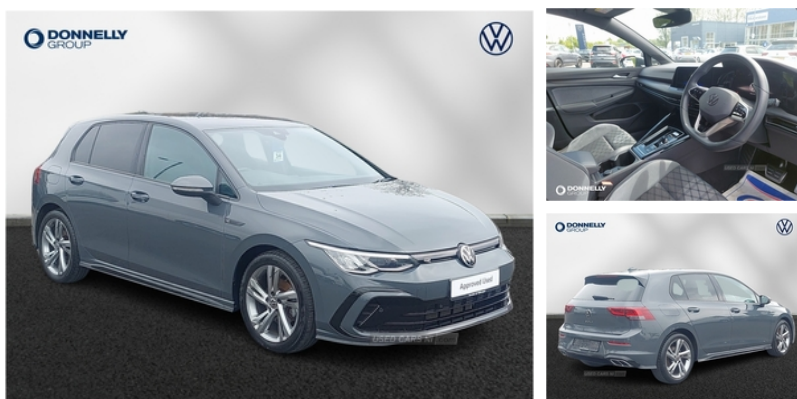

Volkswagen Golf 2.0 TDI 150 R-Line 5dr DSG | Apr 2023

£26,690

Volkswagen Golf 2.0 TDI 150 R-Line 5dr DSG

Vehicle Features

3 point height adj front seatbelts + pretensioners, 3 rear head restraints, 3 rear three point seatbelts, 3 seat bench in 2nd row, 12V socket in front centre console, 12V socket in luggage compartment, ABS, Adaptive cruise control (ACC) with speed limiter and front assist (reacting to vehicles pedestrians and cyclists), Adaptive cruise control ACC with speed limiter and front assist (reacting to vehicles, Alarm with interior protection and deactivation via infotainment system, Ambient lighting, Ambient lighting - Customisable 30 colour ambient lighting, Anti-lock Braking System, Auto dimming rear view mirror, Automatic headlamp activation with Coming home and Leaving home feature, Automatic headlights, Black roof lining, Body colour door handles, Body colour door mirrors with integrated indicators, Body colour rear roof spoiler, Brushed stainless steel pedals, Car2X communication, Carbon grey decorative inserts in dash and front door trim panels, Child locks on rear doors, Chrome plated surround to electric mirror button, Chrome plated surround to electric mirror button, Diesel particulate filter, Digital cockpit pro - 10.25" high resolution TFT dash display screen with customizable menus and information, Driver alert system, Driver and front passenger airbag with front passenger airbag deactivation, Drivers and front passengers safety optimised head restraints, Drivers and front passengers sun visors with vanity mirrors, Dynamic headlight range control, Dynamic road sign display, eCall - Emergency call service for SOS calls to emergency response, Electrically heated and adjustable door mirrors with memory feature, Electronic engine immobiliser, electronic odometer, electronic odometer,

Miles:	12013
Fuel Type:	Diesel
Transmission:	Automatic
Colour:	Dolphin Grey
Engine Size:	1968
Tax Band:	Petrol/Diesel (£190 p/a)
Body Style:	Hatchback
Insurance group:	23E
Reg:	KN23SZU

Technical Specs

DIMENSIONS	
Length:	4284mm
Width:	1789mm
Height:	1480mm
Seats:	5
Luggage Capacity (Seats Up):	381L
Gross Weight:	1950KG
Max. Loading Weight:	574KG
PERFORMANCE & ECONOMY	
Fuel Consum. (Combined):	62.8MPG
Fuel Tank Capacity:	50L
Number Of Gears:	7 SPEED
Top Speed:	139MPH
Acceleration 0-100 km/h:	8.4s
Engine Power BHP:	147.5BHP