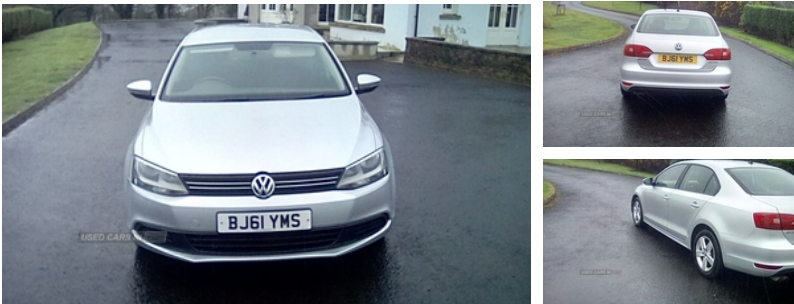

Volkswagen Jetta 2.0 TDI CR 140 SE 4dr | Feb 2012

£3,200

for sale 2012 vw jetta se tdi lovely car like new inside and out mot march 2025 great service history complete clutch at 104000 new timing belt fitted at 138000 goverment owned vehicle long life oil used at every service be hard to find a 2012 in the same condition spare key

Miles:	143000
Fuel Type:	Diesel
Transmission:	Manual
Colour:	Silver
Engine Size:	1968
CO2 Emission:	126
Tax Band:	D (£160 p/a)
Body Style:	Saloon
Reg:	BJ61YMS

Technical Specs

DIMENSIONS	
Length:	4644mm
Width:	1778mm
Height:	1482mm
Seats:	5
Luggage Capacity (Seats Up):	510L
Gross Weight:	1940KG
Max. Loading Weight:	604KG
PERFORMANCE & ECONOMY	
Fuel Consum. (Urban Cold):	46.3MPG
Fuel Consum. (Extra Urban):	68.9MPG
Fuel Consum. (Combined):	58.9MPG
Fuel Tank Capacity:	68L
Number Of Gears:	6 SPEED
Top Speed:	130MPH
Acceleration 0-100 km/h:	9.5s
Engine Power BHP:	138.1BHP