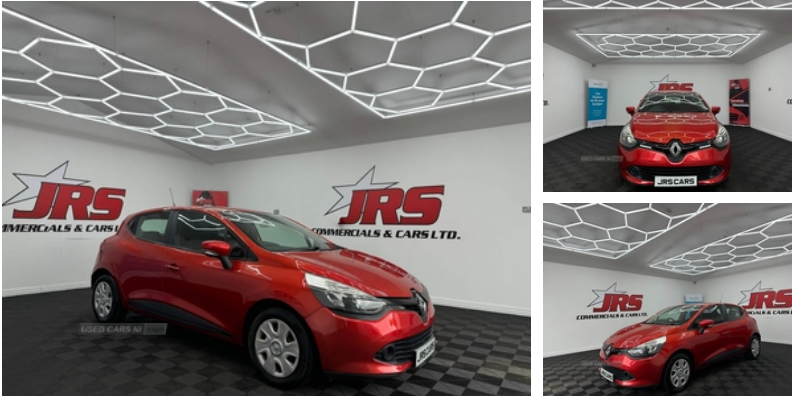

£4,450

Red Accent Stitching Multifunction Steering Wheel Digital Speedo Heated Rear Screen Push to Start Button Bluetooth Cruise Control 2 x 20W Radio, 4L Front Glovebox, Airbags - Front Passenger Deactivation, Anti Drill Door Locks, Bluetooth Connectivity, Bumpers - Body Coloured, CSV - Understeer Control, Chrome Front and Side Air Vents Surrounds, Chrome Instrument Dial Surrounds, Cruise Control with Speed Limiter, Door Handles - Black Grain Exterior, Door Handles - Interior Chrome, Door Handles - Interior Matt Black Surround, Door Mirrors - Black Synthetic Grain Effect Housing, Door Mirrors - Electrically Adjustable - Manual Folding and Heated, EBD - Electronic Brake Distribution, ESC - Electronic Stability Control, ETC - Electronic Traction Control, Front Speaker Surrounds - Grain Black with Red Bass Reflex Logo, Gear Knob - Chrome, Handsfree Technology and Renault Bass Reflex System, Headlights - Black Surrounds, Headlights - Daytime Running Lights, Headrests - Front Height Adjustable, Headrests - Rear x3, Heating System with Pollen Filter, Lane Change Function, Lightly Tinted Windows, Lower Door Protector - Black Grain, Passenger Dashboard Storage with Anti-Slip Carpet, Push Button Start, RAID - Renault Anti Intruder Device, Rear Spoiler - Body Coloured, Seatbelt Warning Sound, Seats - 60-40 Split Folding Rear, Seats - Folding Passengers, Strip Base of Bootlid - Black Grain, Tyre Pressure Monitoring System, USB Connection, Window Surrounds - Black Rubber. Red Full service history 5 seats

Vehicle Features

2 coat hooks, 2 cupholders, 2x20W radio with bluetooth hands free and USB, 3 point rear seatbelts x3, 3 rear height adjustable

| | |
|-------------------------|--------------|
| Miles: | 77076 |
| Fuel Type: | Petrol |
| Transmission: | Manual |
| Colour: | Red |
| Engine Size: | 1149 |
| CO2 Emission: | 127 |
| Tax Band: | D (£160 p/a) |
| Body Style: | Hatchback |
| Insurance group: | 7E |
| Reg: | OU63KHC |