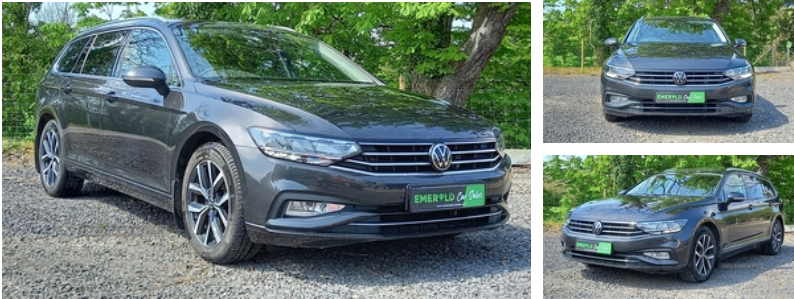

Volkswagen Passat 2.0 TDI EVO SCR SEL 5dr DSG | Dec 2020

£14,950

FULL SERVICE HISTORY, LEATHER, SAT NAV

Space and weight saving spare wheel, Tool kit for spare wheel, Silver roof rails, Multifunction colour display, App-Connect, Knee airbag on driver side, side-airbags and seat belt pretensioners in rear, Driver Profile Selection, Alloy wheels 17" 'Nivelle' Black, Travel Assist- Lane assist and traffic jam assist, Voice control, "Discover" Navigation system including Streaming and internet, NCAP pack inc. Pedestrian monitoring, lane assist, adaptive cruise control and autonomous emergency braking, Mirror pack and tinted windows, Anti-theft alarm system, Vienna Leather

Miles:	85000
Fuel Type:	Diesel
Transmission:	Semi-Automatic
Colour:	Grey
Engine Size:	1968
Tax Band:	Petrol/Diesel (£190 p/a)
Body Style:	Estate
Insurance group:	21E
Reg:	AK70WPZ

Technical Specs

DIMENSIONS	
Length:	4773mm
Width:	Not Availablemm
Height:	1516mm
Seats:	5
Luggage Capacity (Seats Up):	650L
Gross Weight:	2170KG
Max. Loading Weight:	655KG
PERFORMANCE & ECONOMY	
Fuel Consum. (Combined):	57.7MPG
Fuel Tank Capacity:	66L
Number Of Gears:	7 SPEED
Top Speed:	130MPH
Acceleration 0-100 km/h:	9.1s
Engine Power BHP:	147.5BHP