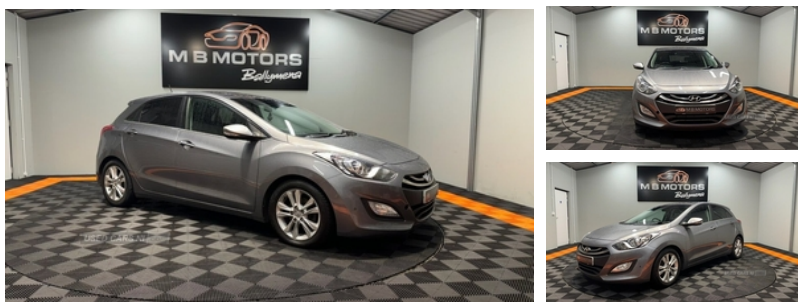

Hyundai i30 1.6 CRDi [128] Blue Drive Style Nav 5dr | May 2013

£4,995

****MOT MAY 2025****

This car comes with... - Full Vehicle Health Check - RAC Warranty Option Available inc UK & ROI - Fully Serviced - HPI Report - Valeted - Fuel - Ready to Drive away.... **Delivery Available anywhere in the UK & Ireland**

Vehicle Features

3x3 point rear seatbelts, 6 speakers, 12V accessory power point in centre console, 12V socket in luggage compartment, 16" alloy wheels, 16" alloy wheels, 60/40 split folding flat to floor rear seats, ABS, Active front headrests, Adjustable intermittent wipers, Alarm, Alloy fascia, Anti-lock Braking System, Automatic defog system, Automatic lights on control, Bluetooth connectivity with voice recognition, Body colour door handles, Body colour door mirrors, Body coloured bumpers, Brake assist function, Childproof rear door locks, Chrome beltline, Chrome beltline trim, Chrome effect interior door handles, Chrome grille surround, Cloth upholstery, Cornering headlights, Cruise control + speed limiter, Curtain airbags, Deadlocks, Diesel particulate filter, Drive away door locking, Driver's seat height adjuster, Driver/Front Passenger airbags, Driver/passenger sunvisors and illuminated vanity mirrors, Dual zone climate control, EBD + Brake Assist, Electric adjustable/heated/folding door mirrors, Electric front and rear windows + anti trap + one touch, Electronic headlamp levelling, Electronic Stability Programme, Engine immobiliser, Fasten seatbelt reminder, Flex Steer variable steering settings, Folding key, Follow me home headlights, Front/rear adjustable head restraints, Front and rear door pockets, Front centre armrest with storage compartment,

| | |
|-------------------------|------------|
| Miles: | 93000 |
| Fuel Type: | DIESEL |
| Transmission: | Manual |
| Colour: | Grey |
| Engine Size: | 1582 |
| CO2 Emission: | 100 |
| Tax Band: | A (£0 p/a) |
| Body Style: | Hatchback |
| Insurance group: | 13E |
| Reg: | EA13HLE |