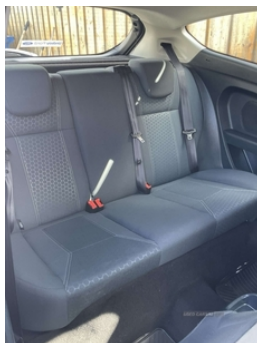

Ford Fiesta 1.25 Zetec 3dr [82] | Jun 2011

FORD FIESTA 1. 2 MINT

£3,250 O.N.O

Miles:	95360
Fuel Type:	Petrol
Transmission:	Manual
Colour:	White
Engine Size:	1242
CO2 Emission:	129
Tax Band:	D (£160 p/a)
Body Style:	Hatchback
Insurance group:	6E
Reg:	SJZ6331

Technical Specs

DIMENSIONS

Length:	3950mm
Width:	1787mm
Height:	1481mm
Seats:	5
Luggage Capacity (Seats Up):	295L
Gross Weight:	1490KG
Max. Loading Weight:	449KG

PERFORMANCE & ECONOMY

Fuel Consum. (Urban Cold):	38.2MPG
Fuel Consum. (Extra Urban):	62.8MPG
Fuel Consum. (Combined):	50.4MPG
Fuel Tank Capacity:	42L
Number Of Gears:	5 SPEED
Top Speed:	104MPH
Acceleration 0-100 km/h:	13.3s
Engine Power BHP:	80.5BHP

Ford fiesta 1.2 petrol fully serviced up to date full years mot mud flaps alloys ot radio great we car low insurance cheap tax 50/60mpg very easy run any test or inspection welcome 3450ono

Vehicle Features

2 Plip keys, 3 point rear seatbelts x3, 4 speakers, ABS+EBA, Air conditioning, Auxiliary input socket, Body colour bumpers with chrome inserts, Body colour door handles, Body colour electric adjustable heated door mirrors, Chrome grille, Cloth upholstery, Courtesy headlamp delay, Delay courtesy light function, Driver and passenger airbags, Driver seat back pocket, Electric front windows/one touch facility, Electric power steering, ESP + traction control, Front fog lights, Front headrests, Height adjustable driver's seat, Immobiliser, Isofix, Leather gear knob, Leather steering wheel, Map reading lights, MP3 compatible