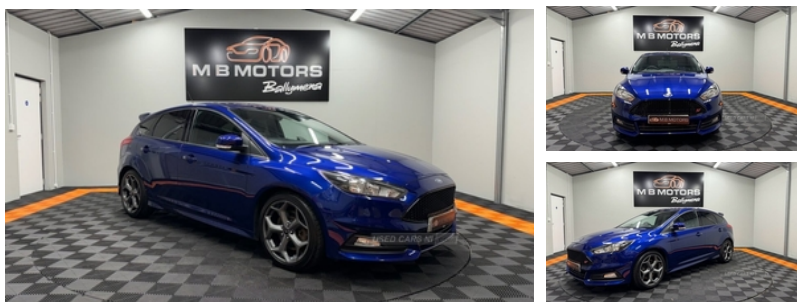

## Ford Focus 2.0 TDCi 185 ST-2 5dr | Jan 2017

NATIONWIDE DELIVERY AVAILABLE

# £11,695

This car comes with... - Full Vehicle Health Check - RAC Warranty Option Available inc UK & ROI - Fully Serviced - HPI Report - Valeted - Fuel - Ready to Drive away.... \*\*Delivery Available anywhere in the UK & Ireland\*\*

### Vehicle Features

'Quickclear' heated windscreen/heated washer jets, 8" colour touch screen, 8" colour touch screen, 60/40 split back and cushion rear seats with 2 height adjustable headrests, ABS+Electronic Brake force Distribution, advanced voice control, advanced voice control, Anti-lock Braking System+Electronic Brake force Distribution, Auto dimming rear view mirror, Automatic headlights, Automatic rain sensing wipers, Aux input, Bluetooth connection, Bluetooth connection, Body colour bumpers, Body colour door handles, Body colour door mirrors, Body coloured bumpers, Body coloured door handles, Body coloured door mirrors, Body coloured rear spoiler, Body coloured side skirt, Body colour rear spoiler, Body colour side skirt, Body styling kit, Centre console storage box/armrest, Diesel particulate filter, Digital clock, Driver's seat manual height adjust, Driver airbag, Dual electronic automatic temperature control air conditioning - CFC-free, Easy fuel capless refuelling system, Electric adjustable heated door mirrors, Electric boot release, emergency assistance, emergency assistance, ESP with traction control + emergency brake assist, Flat bottom sports leather steering wheel, Front/rear floor mats, Front fog lights, Front inertia reel height adjustable seatbelts with pre-tensioners, Front passenger airbag, Front side airbags, Front variable intermittent wipers with electric wash, Heated rear window,

### Technical Specs

<b>DIMENSIONS</b>	
<b>Length:</b>	4358mm
<b>Width:</b>	1823mm
<b>Height:</b>	1484mm
<b>Seats:</b>	5
<b>Luggage Capacity (Seats Up):</b>	316L
<b>Gross Weight:</b>	2025KG
<b>Max. Loading Weight:</b>	637KG