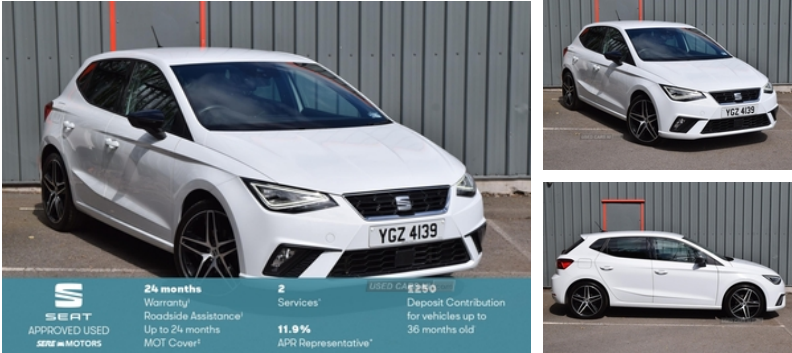

Seat Ibiza 1.0 TSI 110 FR Edition 5dr | 2023
2 YEAR WARRANTY & ROADSIDE ASSISTANCE INCLUDED,
FULL LINK SM...

£13,985

Miles:	42380
Fuel Type:	Petrol
Transmission:	Manual
Colour:	Metallic - Nevada White
Engine Size:	999
Tax Band:	Petrol/Diesel (£190 p/a)
Body Style:	Hatchback
Insurance group:	13E
Reg:	YGZ4139

Technical Specs

DIMENSIONS	
Length:	4059mm
Width:	1780mm
Height:	1447mm
Seats:	5
Luggage Capacity (Seats Up):	355L
Gross Weight:	1690KG
Max. Loading Weight:	596KG
PERFORMANCE & ECONOMY	
Fuel Consum. (Combined):	52.3MPG
Fuel Tank Capacity:	40L
Number Of Gears:	6 SPEED
Top Speed:	121MPH
Acceleration 0-100 km/h:	10.3s
Engine Power BHP:	108.6BHP