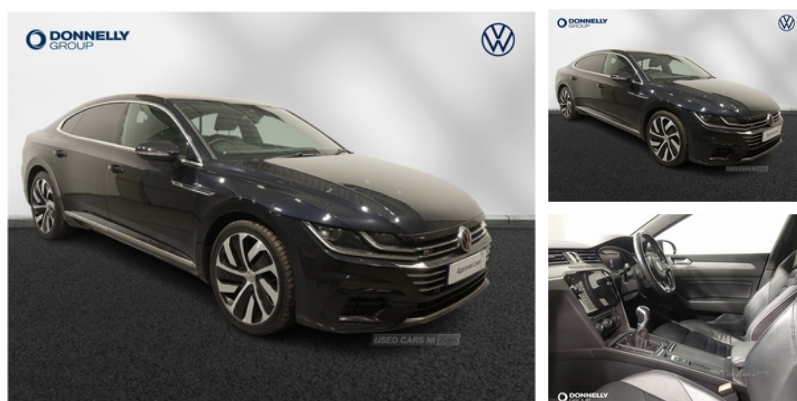

Volkswagen Arteon 2.0 TDI R-Line 5dr | Jul 2019
NAPPA LEATHER, LED LIGHTS

£16,385

Miles:	74213
Fuel Type:	Diesel
Transmission:	Manual
Colour:	Black
Engine Size:	1968
Tax Band:	Petrol/Diesel (£190 p/a)
Body Style:	Saloon
Reg:	AD19YUY

Volkswagen Arteon 2.0 TDI R-Line 5dr

Vehicle Features

'Lights On' Reminder warning buzzer, 'Lights On' warning buzzer, 2 bag hooks in luggage compartment, 3 rear 3 point seatbelts + pretensioners, 3 rear head restraints, 3 spoke multifunction steering wheel with Aluminium look finish, 3 Zone electronic climate control with automatic air recirculation, 4 load lashing points in luggage compartment, 6 way manually adjustable passenger seat with lumbar support, 8" touch screen, 12V Accessory socket in centre console, 12V socket in centre console, 12v socket in front centre armrest storage compartment, 12V socket on rear of front centre armrest, 60/40 split folding rear seat, ABS+EBD+Brake assist, Active bonnet, Active information display, Adaptive Cruise Control with pedestrian detection and speed limiter, Alarm with interior protection, Aluminium finish interior door handles, Aluminium trim on upper and lower air vents extending across cockpit, Ambient lighting, Analogue clock, Anti-lock Braking System+EBD+Brake assist, Anti-theft wheel bolts, App-Connect, Auto dimming driver's door mirror, Auto dimming rear view mirror, Automatic activation of hazard warning lights, Automatic coming/leaving home lighting function, Automatic headlights with dusk sensor, Battery regeneration during braking, Body colour bumpers, Body colour door handles, Body colour door mirrors, Car-Net App-Connect, CD/MP3/WMA, CD/MP3/WMA, Chrome headlight surround, Chrome louvres in grille, Chrome side window surrounds, compose and send SMS messages using touch-screen display, compose and send SMS messages using touch-screen display, cooled glovebox, cooled glovebox, Cover for storage compartment in centre, DAB Digital radio,