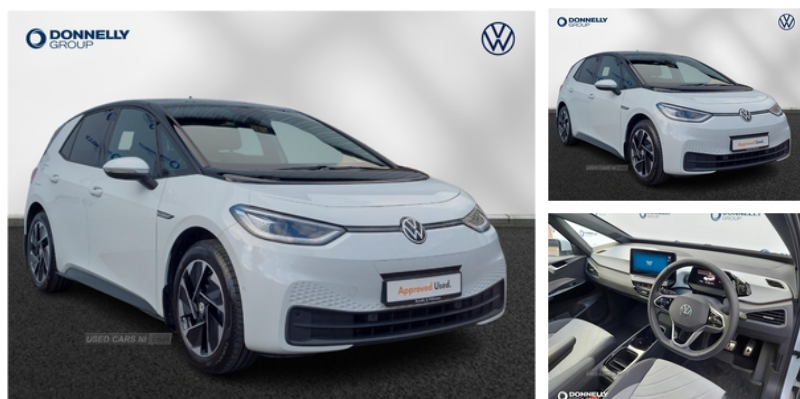

Volkswagen ID.3 107KW Family Pro 58kWh 5dr Auto | Jul 2022

£20,990

Volkswagen Id.3 107KW Family Pro 58kWh 5dr Auto

Vehicle Features

3 seat bench in 2nd row, 3x3 point rear seat belts, 5.3" Digital dashboard display, 10" touch screen infotainment system, Adaptive cruise control including Front Assist, Adaptive cruise control including Front Assist, Alarm, Anti-lock braking system (ABS), Anti-lock braking system (Anti-lock Braking System), Assistance pack - ID.3, BLIS (Blind spot information system), Bluetooth connectivity, Body colour door handles, Body coloured bumpers, Body coloured door mirrors with intergrated indicators, Car2X technology, Child locks on rear doors, City emergency braking system, City emergency braking system, Comfort plus pack - ID.3, DAB Digital radio, Design plus pack -ID.3, Design plus pack - ID.3, Driver alert system, Driver and passenger airbags, Driver profile selection with personalisation, E-call, Electronic parking brake with auto hold, Electronic Stability Programme (ESP), Exterior e-sound, Flow design/Art velour microfleece cloth upholstery, Folding rear seats, Front and rear curtain airbags, Front and rear electric windows, Front and rear parking sensors, Front headrests, Front passenger airbag deactivation, Heated rear window, ID. Light, Immobiliser, Infotainment pack with wireless smartphone charging - ID.3, Interior style pack - ID.3, Isofix child seat anchor points, Lane assist, Leather steering wheel, LED 3rd brake lamp, Mode 3 32-amp / 7.2kW charging cable for charging at public charge points, Multi-function steering wheel, Natural voice control, NCAP pack - ID.3, Pause and play pedals, Pockets and smartphone pockets in seats, Power assisted speed sensitive steering, radar sensor controlled distance monitoring system, radar sensor controlled distance monitoring system, Reach + rake adjustable steering