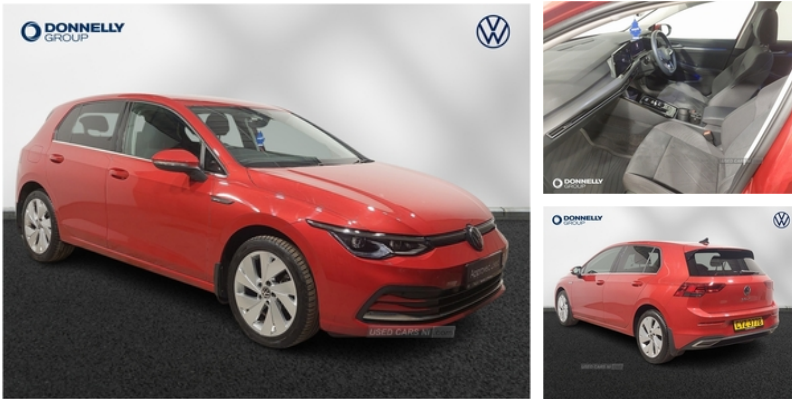

Volkswagen Golf 2.0 TDI 150 Style 5dr DSG
| Sep 2023

£26,885

Volkswagen Golf 2.0 TDI 150 Style 5dr DSG

Miles:	6437
Fuel Type:	Diesel
Transmission:	Automatic
Colour:	Red
Engine Size:	1968
Tax Band:	Petrol/Diesel (£190 p/a)
Body Style:	Hatchback
Insurance group:	23E
Reg:	CYZ3778