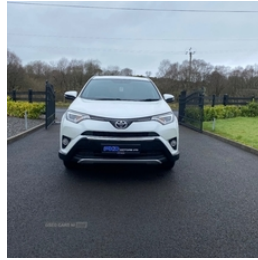

Toyota RAV4 2.0 D-4D Icon 5dr 2WD | Mar 2016
FULL TOYOTA HISTORY

£11,950

Miles:	84380
Fuel Type:	Diesel
Transmission:	Manual
Colour:	White
Engine Size:	1995
CO2 Emission:	124
Tax Band:	D (£160 p/a)
Body Style:	Sport utility vehicle
Insurance group:	30A
Reg:	MK16XJO

2016 Toyota RAV4 2.0 D-4D ICON

Pearlescent White Metallic with only 84,380 miles from new and full Toyota service history.

- Keyless entry and start
- Heated seats
- Sat nav
- Reversing camera
- Rear privacy glass
- Multi function steering wheel
- 18" Alloy wheels
- Side steps