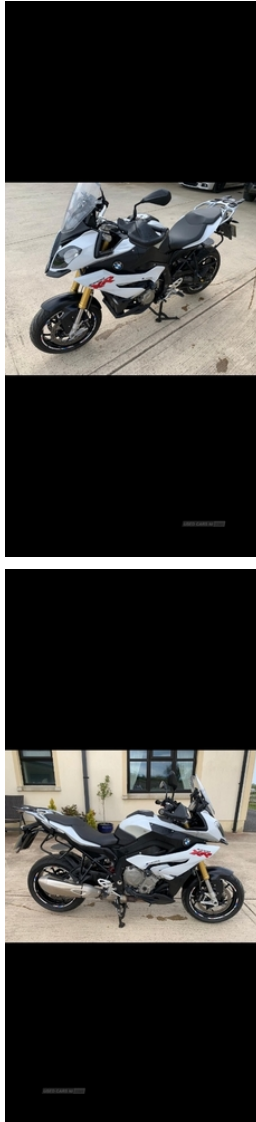

**BMW S 1000 XR S1000 XR ABS | 2015**  
**SAT NAV # ABS BRAKES**

**£8,250**

<b>Miles:</b>	13668
<b>Fuel Type:</b>	Petrol
<b>Transmission:</b>	Manual
<b>Colour:</b>	White
<b>Engine Size:</b>	999
<b>Reg:</b>	FN65XLR

**Technical Specs**

**PERFORMANCE & ECONOMY**

<b>Number Of Gears:</b>
undefined SPEED

Two owners from new  
Please call before travelling  
Viewing by appointment only  
just serviced and new back tyre fitted  
Extras include ABS and Sat Nav