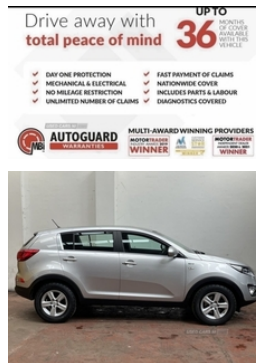

Kia Sportage 2.0 CRDi KX-1 5dr | 2015

4X4- P/ SENSORS- B/ TOOTH- LOW MILEAGE-

£7,745

Miles:	60000
Fuel Type:	DIESEL
Transmission:	Manual
Colour:	Silver
Engine Size:	1995
CO2 Emission:	149
Tax Band:	F (£210 p/a)
Body Style:	Sport utility vehicle
Insurance group:	16E
Reg:	SD15ZPK

4X4 SAME OWNER SINCE 2016 FULL SERVICE HISTORY CRUISE CONTROL BLUETOOTH USB/AUX ELECTRIC WINDOWS/MIRRORS REAR PARKING SENSORS ALLOYS VIEWINGS VIA APPOINTMENT ONLY PLEASE BRING YOUR FULL DRIVING LICENCE FOR THE TEST DRIVE COMPREHENSIVE WARRANTIES LOW RATE FINANCE AVAILABLE + FAST DECISIONS

Vehicle Features

3 passenger grab handles, 3 point front seat belts, 3x3 point rear seatbelts, 6 speakers, 12V power point front, 12V power point in luggage area, 16" alloy wheels, 60/40 split folding rear seat, ABS/EBD, Active front headrests, Air conditioning, Air filter, Anti-lock Braking System/EBD, Anti theft alarm, Automatic front rain sensing wipers, Automatic unlocking of doors in case of impact, Bluetooth audio streaming, Bluetooth connectivity with voice control, Body colour bumpers, Body colour door handles, Body coloured bumpers, Body coloured door handles, Body coloured electric adjustable door mirrors, Body colour electric adjustable door mirrors, Centre console storage box/armrest, Centre room lamp, Chrome front grille, Cloth upholstery, Cornering light, Cruise control, Deadlocks, Diesel particulate filter, Door courtesy lamps, Driver's seat height adjuster, Driver/passenger sunvisors with ticket holders, Dual front airbags, Electric windows, ESP + traction control, Front and rear door pockets, Front drivers side windows/one touch down, Front fog lights, Front map lights, Front seat and rear pockets, Front