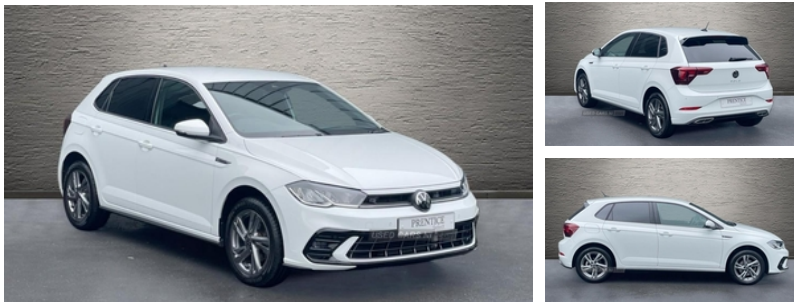

Volkswagen Polo 1.0 TSI 110 R-Line 5dr DSG
| Jun 2022

£19,995

16in Alloy Wheels - Valencia, 2 USB-C Ports in the Front and 2 USB-C Charging Socket on the Centre Console in the Rear, 3-Point Seatbelts in Front with Seatbelt Pretensioners, Adaptive Cruise Control, Air Care Climatronic Air Conditioning System with Active Combination Filter and 2-Zone Temperature Control, Ambient Lighting, Anti-Theft Alarm System with Interior Monitoring - Backup Horn and Towing Protection, Automatic Headlight Control with LED Separate Daytime Running Lights and Coming Home-Leaving Home Feature, Automatic Post-Collision Braking System, Bluetooth Mobile Phone Interface, Body Coloured Bumpers, Chrome Plated Mirror Adjustment Switch - Electric Window Button Surround and Front Vents on Driver and Passenger Sides, Chrome Plated Radiator Grille Inserts - Air Vent Surrounds and Light Switch Surrounds, Decorative Inserts in Dash and Front Door Panels - Dark Grey Anodised Matt, Digital Cockpit Pro - 10.25in Display, Discover Navigation including Streaming and Internet, Diversity Antenna for FM Reception, Door Mirrors - Power Folding - Adjustable and Heated - with Front Passenger Exterior Mirror Lowering Function, Door and Side Trim Panel, Driver Alert System, Drivers and Front Passengers Safety Optimised Head Restraints, Drivers and Front Passengers Sun Visors with Illuminated Vanity Mirrors, Dust and Pollen Filter, Dynamic Road Sign Display, ESC - Electronic Stability Control, Extended and Predictive Pedestrian-Cyclist Protection, Front Assist - Radar Sensor Controlled Distance Monitoring System - City Emergency Braking System and Predictive Pedestrian Protection, Front Fog Lights with Static Cornering Function, Front Footwell Illumination, Front Scuff Plates with R-Line Logo, Gear Knob - Leather, Handbrake Lever Handle in Leather, Headlight Range Control, High Beam Assist, LED Headlights, LED Interior Lighting with Switch Off Delay and Dimmer - 2 LED Reading Lights in Front and 2 in Rear, Light and Sight Pack, Light and Vision Pack, Luggage Compartment Floor, Luggage

Miles:	9670
Fuel Type:	Petrol
Transmission:	Automatic
Colour:	White
Engine Size:	999
Tax Band:	Petrol/Diesel (£190 p/a)
Body Style:	Hatchback
Insurance group:	12E
Reg:	GSZ2872

Technical Specs

DIMENSIONS	
Length:	4074mm
Width:	1751mm
Height:	1451mm
Seats:	5
Luggage Capacity (Seats Up):	351L
Gross Weight:	1660KG
Max. Loading Weight:	526KG

PERFORMANCE & ECONOMY	
Fuel Consum. (Combined):	50.4MPG
Fuel Tank Capacity:	40L
Number Of Gears:	7 SPEED
Top Speed:	121MPH
Acceleration 0-100 km/h:	10.4s
Engine Power BHP:	108.6BHP