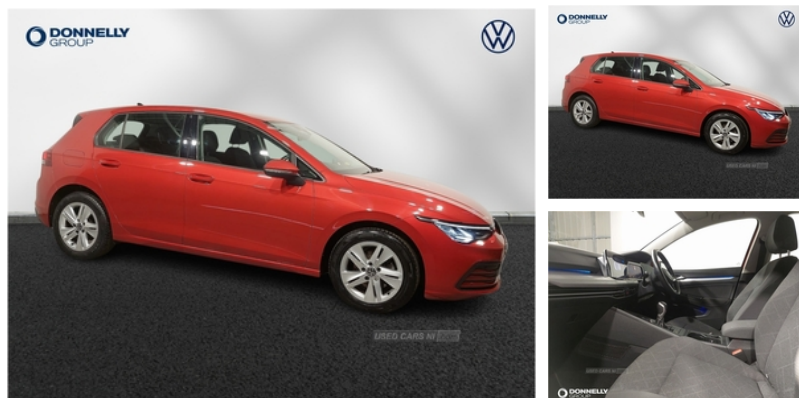

Volkswagen Golf 2.0 TDI Life 5dr | Mar 2021

£15,985

Volkswagen Golf 2.0 TDI Life 5dr

Vehicle Features

3 point height adj front seatbelts + pretensioners, 3 rear head restraints, 3 rear three point seatbelts, 12V socket in front centre console, 12V socket in luggage compartment, ABS, Adaptive cruise control (ACC) with speed limiter and front assist (reacting to vehicles pedestrians and cyclists), Adaptive cruise control ACC with speed limiter and front assist (reacting to vehicles, Alarm with interior protection and deactivation via infotainment system, Ambient lighting, Ambient lighting, Anti-lock Braking System, Auto dimming rear view mirror, Automatic headlamp activation with Coming home and Leaving home feature, Body colour bumpers, Body colour door handles, Body colour door mirrors with integrated indicators, Body colour rear roof spoiler, Car2X communication, Centre console, Diesel particulate filter, Digital cockpit pro - 10.25" high resolution TFT dash display screen with customizable menus and information, Driver alert system, Driver and front passenger airbag with front passenger airbag deactivation, Drivers and front passengers safety optimised head restraints, Drivers and front passengers sun visors with vanity mirrors, Dynamic road sign display, eCall - Emergency call service for SOS calls to emergency response, Electrically heated and adjustable door mirrors with memory feature, Electronic engine immobiliser, electronic odometer, electronic odometer, Electronic parking brake with auto hold, ESC (Electronic Stability Control), Extended pedestrian protection measures, exterior illuminated styling elements at the sides, exterior illuminated styling elements at the sides, exterior temperature and fuel gauge, exterior temperature and fuel gauge, Front and rear electric windows, Front and rear passengers curtain airbag system including front side airbags,

Miles:	57287
Fuel Type:	Diesel
Transmission:	Manual
Colour:	Red
Engine Size:	1968
Tax Band:	Petrol/Diesel (£190 p/a)
Body Style:	Hatchback
Insurance group:	17E
Reg:	GX21XWG

Technical Specs

DIMENSIONS	
Length:	4284mm
Width:	1789mm
Height:	1491mm
Seats:	5
Luggage Capacity (Seats Up):	380L
Gross Weight:	1880KG
Max. Loading Weight:	575KG
PERFORMANCE & ECONOMY	
Fuel Consum. (Combined):	62.8MPG
Fuel Tank Capacity:	45L
Number Of Gears:	6 SPEED
Top Speed:	126MPH
Acceleration 0-100 km/h:	10.2s
Engine Power BHP:	114BHP