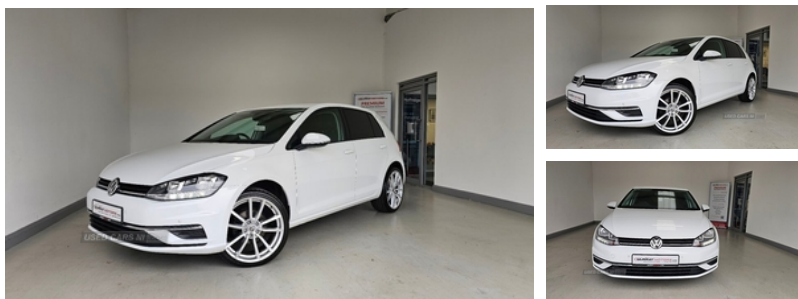

Volkswagen Golf 1.6 TDI SE [Nav] 5dr | Sep 2017

£10,895

Stunning VW Golf, comes with 2 keys, Service history, Dab radio, Rear privacy glass, Multi-function steering wheel, Parking sensors, Bluetooth phone and media, Navigation system, Fitted with 19" alloys an optional extra Comes fully serviced with 6 months warranty Viewing by appointment. View all our stock and apply for finance

Miles:	76000
Fuel Type:	DIESEL
Transmission:	Manual
Colour:	White
Engine Size:	1598
CO2 Emission:	106
Tax Band:	Petrol/Diesel (£190 p/a)
Body Style:	Hatchback
Insurance group:	13E
Reg:	FG67AHY

Technical Specs

DIMENSIONS	
Length:	4258mm
Width:	1799mm
Height:	1492mm
Seats:	5
Luggage Capacity (Seats Up):	380L
Gross Weight:	1800KG
Max. Loading Weight:	574KG

PERFORMANCE & ECONOMY	
Fuel Consum. (Urban Cold):	61.4MPG
Fuel Consum. (Extra Urban):	74.3MPG
Fuel Consum. (Combined):	68.9MPG
Fuel Tank Capacity:	50L
Number Of Gears:	5 SPEED
Top Speed:	123MPH
Acceleration 0-100 km/h:	10.2s
Engine Power BHP:	114BHP