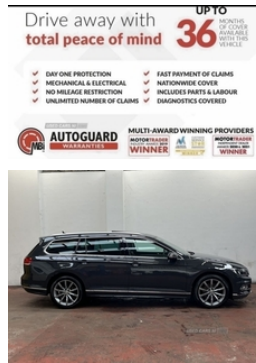

Volkswagen Passat 2.0 TDI R-Line 5dr [Panoramic Roof] | 2017

£11,990

PAN ROOF- VIRTUAL COCKPIT- HEATED SEATS- £ 20 TAX

Miles:	106210
Fuel Type:	DIESEL
Transmission:	Manual
Colour:	Grey
Engine Size:	1968
Body Style:	Estate
Insurance group:	19E
Reg:	VU17YPN

Technical Specs

DIMENSIONS	
Length:	4767mm
Width:	1832mm
Height:	Not Availablemm
Seats:	5
Luggage Capacity (Seats Up):	650L
Gross Weight:	2070KG
Max. Loading Weight:	640KG

SAME OWNER SINCE 2018 FULL SERVICE HISTORY MOT'D UNTIL MARCH 25 £20 ROAD TAX HALF LEATHER HEATED SEATS VIRTUAL COCKPIT PANORAMIC ROOF DAB/USB/AUX SAT NAV FLAT BOTTOM STEERING WHEEL ADAPTIVE CRUISE CONTROL HEATED WINDSCREEN ELECTRIC FOLDING MIRRORS 18" ALLOYS ELECTRIC BOOT URANO GREY VIEWINGS VIA APPOINTMENT ONLY PLEASE BRING YOUR FULL DRIVING LICENCE FOR THE TEST DRIVE COMPREHENSIVE WARRANTIES LOW RATE FINANCE AVAILABLE + FAST DECISIONS

Vehicle Features

3 rear 3 point seatbelts, 3 rear head restraints, 3 spoke multi-function leather steering wheel, 3 Zone electronic climate control with automatic air recirculation, 4 boot load lashing points, 12V socket in luggage compartment, 40:20:40 split folding rear bench seat, 40:20:40 split folding rear seat, ABS, Adaptive cruise control, Alarm with interior protection, Ambient lighting pack - Passat, Analogue clock, Anti-lock Braking System, Auto dimming driver's door mirror, Auto dimming rear view mirror, Automatic activation of hazard warning lights, Automatic headlights, Automatic headlights with dusk sensor, Automatic post collision braking, Auxiliary socket for external device, Black roof lining, Body colour bumpers, Body colour door handles, Body coloured bumpers, Body coloured door handles, Body coloured door mirrors, brake assist and EBD, brake assist and EBD, Brushed aluminium interior trim, Chrome air vent and