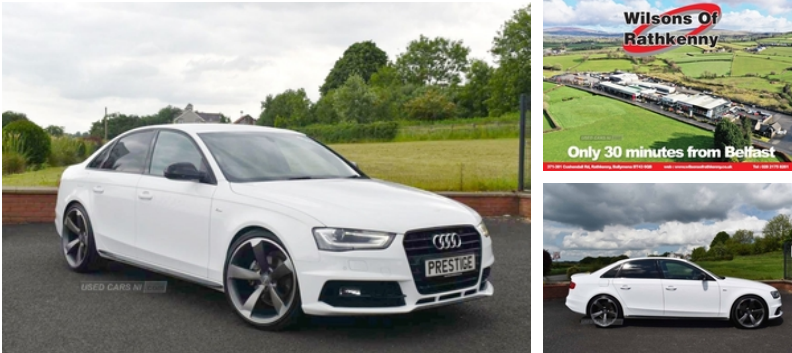

Audi A4 2.0 TDI 177 Black Edition Plus 4dr | 2015

£10,745

* UPGRADED ALLOYS FOC, TIMING BELT DONE *

Upgraded wheels - FOC Timing Belt done 12mths spoticar warranty 12mths assist Brake Battery and Clutch Cover FOC

Miles:	78968
Fuel Type:	Diesel
Transmission:	Manual
Colour:	White
Engine Size:	1968
CO2 Emission:	120
Tax Band:	C (£35 p/a)
Body Style:	Saloon
Insurance group:	29E
Reg:	GX15CHJ

Technical Specs

DIMENSIONS	
Length:	4701mm
Width:	1826mm
Height:	1427mm
Seats:	5
Luggage Capacity (Seats Up):	480L
Gross Weight:	2030KG
Max. Loading Weight:	550KG