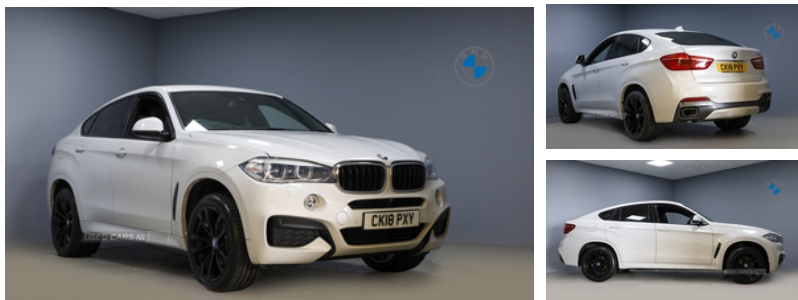

20C Seafield Road East, Edinburgh, EH15 1ED
01313571185

BMW X6 xDrive30d M Sport 5dr Step Auto | Apr 2018

£27,500

Vehicle Features

2 x 12V socket in rear centre console, 3 rear 3 point seatbelts, 3 spoke sports leather multi-function steering wheel with gear shift paddles, 6.5" colour display screen, 12v socket in front centre armrest storage compartment, 12V socket in luggage compartment, 20GB Hard drive, 40:20:40 split folding rear seats, ABS, Adaptive M suspension, ADB - Automatic Differential Brake, Ambient interior lighting, Anthracite Velour floor mats, Auto dimming and folding door mirrors, Auto dimming rear view mirror, Automatic Stability Control (ASC), Auxiliary point for auxiliary devices, BMW emergency call, BMW information plus, BMW professional twin tuner radio with single CD player and MP3 CD playback facility, BMW remote services, BMW Teleservices, Body colour bumpers, Body colour door handles, Body colour door mirrors, Boot lashing points, Brake force display, CBC - (Cornering brake control), Check control system, Child locks on rear doors, Chrome exhaust tailpipes, Clear indicator lenses, Crash Sensor - activates hazard/interior lighting + unlocks doors, DAB Digital radio, Diesel particulate filter, Door mirror integrated indicators, Double kidney grille with high gloss black surround and black slats, Downlights in exterior door handles, Driver/Front Passenger airbags, DSC - Dynamic Stability Control, Dynamic brake control, Dynamic Traction Control - DTC, Electric + heated aspheric door mirrors, Electric front/rear windows with anti-trap, Electric front seats + driver memory, Electric headlight adjustment, Electronic brake force distribution, Electronic parking brake, Extended storage pack - X6, Follow me home headlights, Front/rear courtesy lights with soft on/off dimming, Front and rear cupholders, Front and rear head airbags, Front armrest with storage bin, Front passenger airbag deactivation, Front passenger seat occupancy sensor, Front reading lights, Front side airbags, Full black panel display, Green

Miles:	40989
Fuel Type:	Diesel
Transmission:	SEMI-AUTO
Colour:	White
Engine Size:	2993
CO2 Emission:	183
Tax Band:	Petrol/Diesel (£190 p/a)
Body Style:	Sport utility vehicle
Insurance group:	42E
Reg:	CK18PXY

Technical Specs

DIMENSIONS	
Length:	4909mm
Width:	1989mm
Height:	1702mm
Seats:	5
Luggage Capacity (Seats Up):	580L
Gross Weight:	2780KG
Max. Loading Weight:	715KG

PERFORMANCE & ECONOMY	
Fuel Consum. (Urban Cold):	36.2MPG
Fuel Consum. (Extra Urban):	44.1MPG
Fuel Consum. (Combined):	40.9MPG
Fuel Tank Capacity:	85L
Number Of Gears:	8 SPEED
Top Speed:	143MPH
Acceleration 0-100 km/h:	6.7s