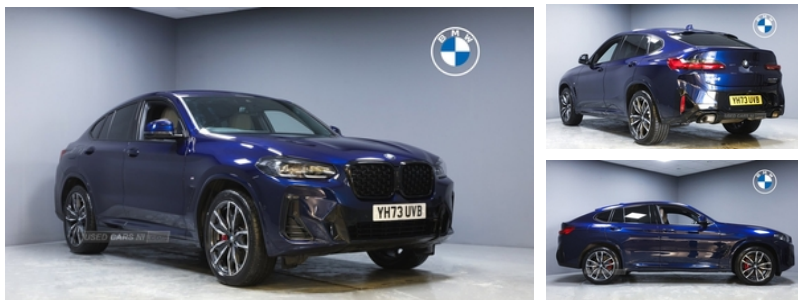

20C Seafield Road East, Edinburgh, EH15 1ED
01313571185

BMW X4 xDrive20d MHT M Sport 5dr Step Auto | Sep 2023

£48,000

Miles:	10230
Fuel Type:	Mild Hybrid Diesel
Transmission:	SEMI-AUTO
Colour:	Blue
Engine Size:	1995
Tax Band:	Petrol/Diesel (£600 p/a)
Body Style:	Sport utility vehicle
Insurance group:	33E
Reg:	YH73UVB

Technical Specs

DIMENSIONS	
Length:	4751mm
Width:	1918mm
Height:	1621mm
Seats:	5
Luggage Capacity (Seats Up):	525L
Gross Weight:	2450KG
Max. Loading Weight:	610KG
PERFORMANCE & ECONOMY	
Fuel Consum. (Combined):	46.3MPG
Fuel Tank Capacity:	68L
Number Of Gears:	8 SPEED
Top Speed:	132MPH
Acceleration 0-100 km/h:	7.9s
Engine Power BHP:	187.7BHP